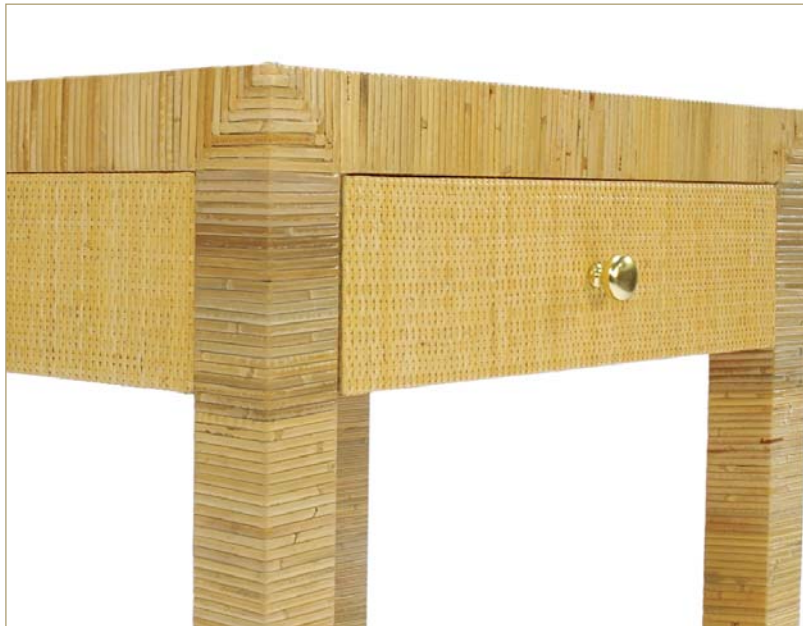

WALTERS WICKER

INTERIOR

WALTERS WICKER

49029P

parsons custom night table
peel & woven cane

24" w x 20" d x 23" h

finish as shown: natural
also available with radius corner 49209R
other finishes available

49017P

parsons custom coffee table
peel & woven cane

42" sq x 18" h

finish as shown: natural
also available with radius corner 49017R
other finishes available

C52

Walters Wicker, Inc. • 120 North Street • Teterboro, NJ 07608
T: 201 567 2000 • F: 201 567 8668
www.walterswicker.com