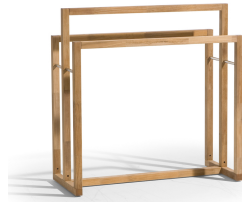

## Siena Collection

Manutti Teak Cushion Box Large  
SKU CBX0000246  
74.8"W x 35"D x 33.5"H

Manutti Teak Towel Rack  
SKU FUR0000245  
35.4"W x 15.7"D x 35.4"H