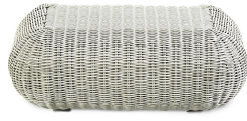

Loto Collection

Ethimo Square Coffee Table (35in)
SKU LOTQ2..
35.4"W x 35.4"D x 9.8"H

Ethimo Rectangular Coffee Table (26in)
SKU LOTR2..
25.6"W x 15.7"D x 9.8"H