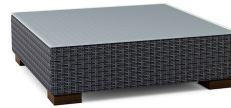

Atlantic Collection

Walters Outdoor Daybed
SKU 10024
66"W x 40"D x 28.75"H. 17.75"SH

Walters Outdoor Sectional Combination 3
SKU 100C3
158"W x 120"D x 28.75"H. 17.75"SH

Walters Outdoor Sectional Combination 2
SKU 100C2
134"W x 174"D x 28.75"H. 17.75"SH

Walters Outdoor Sectional Combination 1
SKU 100C1
80"W x 80"D x 28.75"H. 17.75"SH

Walters Outdoor Chaise Lounge
SKU 10067
81"W x 30"D. 14"SH

Walters Outdoor Side Table (18in)
SKU 10011
18"W x 18"D x 15"H