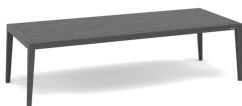

Manutti Rectangular Coffee Table (29in) - Scuro Teak
SKU TAB0004826-B
65"W x 29.1"D x 13.8"H

Manutti Square Coffee Table (47in) - Brushed Teak
SKU TAB0004825-
47.2"W x 47.2"D x 13.8"H

Manutti Dining Side Chair - Scuro Teak & Black Upholstery
SKU FUR0004860-B
24.8"W x 26.8"D x 31.5"H

Manutti Dining Side Chair - Brushed Teak & Toscana Upholstery
SKU FUR0004860-T
24.8"W x 26.8"D x 31.5"H

Manutti Dining Side Chair - Brushed Teak & Salty White Upholstery
SKU FUR0004860-
24.8"W x 26.8"D x 31.5"H

Manutti Dining Arm Chair - Scuro Teak & Black Upholstery
SKU FUR0004859-B
26"W x 26.8"D x 31.5"H

Manutti Dining Arm Chair - Brushed Teak & Toscana Upholstery
SKU FUR0004859-T
26"W x 26.8"D x 31.5"H

Manutti Dining Arm Chair - Brushed Teak & Salty White Upholstery
SKU FUR0004859-
26"W x 26.8"D x 31.5"H

Manutti Dining Table (138in) - Brushed Teak
SKU TAB0004828-
137.8"W x 47.2"D x 29.9"H

Manutti Dining Table (138in) - Scuro Teak
SKU TAB0004828-B
137.8"W x 47.2"D x 29.9"H

Manutti Dining Table (112in) - Scuro Teak
SKU TAB0004827-B
112.2"W x 43.3"D x 29.9"H