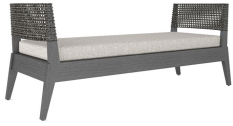

## Tribeka Collection

Box Living - Indoor 13 Sofa Chair (Rope)  
SKU bfc13-tbk05-r  
29"W x 30"D x 30"H

Box Living - Indoor 13 Sofa Chair (Leather)  
SKU bfc13-tbk05-l  
29"W x 30"D x 30"H

Box Living - Indoor 13 Daybed (Rope)  
SKU bf10-tb01-r  
100"W x 43"D x 31"H. 18"SH

Box Living - Indoor 13 Daybed (Leather)  
SKU bf10-tb01-l  
100"W x 43"D x 31"H. 18"SH

Box Living - Indoor 13 Bench (Rope)  
SKU bfc13-tbk13-01r  
72"W x 25.5"D x 28"H

Box Living - Indoor 13 Bench (Leather)  
SKU bfc13-tbk13-01l  
72"W x 25.5"D x 28"H