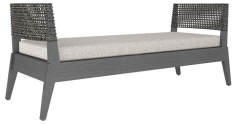

Tribeka Collection

Box Living - Indoor 13 Sofa Chair (Rope)
SKU bfc13-tbk05-r
29"W x 30"D x 30"H

Box Living - Indoor 13 Sofa Chair (Leather)
SKU bfc13-tbk05-l
29"W x 30"D x 30"H

Box Living - Indoor 13 Daybed (Rope)
SKU bf10-tb01-r
100"W x 43"D x 31"H. 18"SH

Box Living - Indoor 13 Daybed (Leather)
SKU bf10-tb01-l
100"W x 43"D x 31"H. 18"SH

Box Living - Indoor 13 Bench (Rope)
SKU bfc13-tbk13-01r
72"W x 25.5"D x 28"H

Box Living - Indoor 13 Bench (Leather)
SKU bfc13-tbk13-01l
72"W x 25.5"D x 28"H