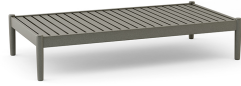

Georgica Aluminum Collection

Walters Outdoor Daybed
SKU 90624A
67"W x 64"D x 27"H. 16.5"SH

Walters Outdoor Rectangular Coffee Table (60in)
SKU 9012-60A
60"W x 31"D x 12"H

Walters Outdoor Sectional Combination 2
SKU 906C2A
127"W x 92.5"D x 27"H. 16.5"SH

Walters Outdoor Sectional Combination 3
SKU 906C3A
185"W x 127"D x 27"H. 16.5"SH

Walters Outdoor Sectional Combination 1
SKU 906C1A
127"W x 92.5"D x 27"H. 16.5"SH

Walters Outdoor 2-Seat Sofa
SKU 9018A
67"W x 34.5"D x 27"H. 16.5"SH

Walters Outdoor 3-Seat Sofa
SKU 905A
96"W x 34.5"D x 27"H. 16.5"SH

Walters Outdoor Armless 2-Seat
SKU 9066A
60"W x 34.5"D x 27"H. 16.5"SH

Walters Outdoor Corner Unit
SKU 9069A
34.5"W x 34.5"D x 27"H. 16.5"SH