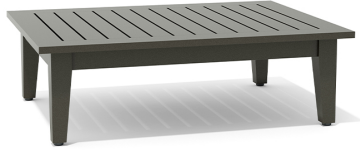

Walters Outdoor | SKU 4401248X36-M4 | **Newport Coffee Table (48in)- Aluminum Top**

**PRODUCT INFO**

- Product displayed in our suggested finish. Made to order options are available in our wide variety of powder coat and stone colors
- Frame designed in a durable powder coated aluminum
- Our furniture covers are highly recommended to protect furniture from natural outdoor elements and to improve longevity. Learn more about [Care and Maintenance](#)

**SPECIFICATIONS**

Width	48"
Depth	36"
Height	15"
Materials Specs	Aluminum
Outdoor	Yes

**AS SHOWN**

Metal: Black Sand (M4). Dekton: Marina Silverkoast (DE06)