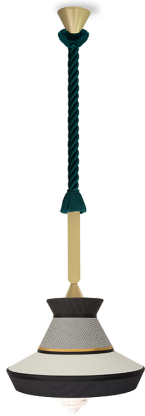

Contardi Outdoor | SKU CD-ACAM.00215 | **Calypso Guadeloupe Suspension Lamp**

PRODUCT INFO

- The waterproof and fireproof fabrics it is made of are suitable to withstand atmospheric agents at particularly high or low temperatures while maintaining the colours and the craftsmanship quality of the product.
- The electric cables pass through the green coloured marine rope and the supporting frame, which is made of a smoothed piece of a circular and conic shape in matt gold lacquered finish.
- The light source is placed inside a glass cylinder that is sealed to guarantee the IP65 degree of protection.
- The diffuser is in transparent glass.

SPECIFICATIONS

Diameter	14.2
Height	103.3"
Materials Specs	Aluminum, Glass, Rope
Outdoor	Yes