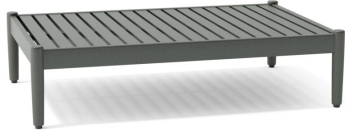

Walters Outdoor | SKU 9012-48A | **Georgica Aluminum Rectangular Coffee Table (48in)**

PRODUCT INFO

- Product displayed in our suggested finish. Made to order options are available in our wide variety of powder coat colors. View additional finishes: [Materials & Finishes | Walters \(walterswicker.com\)](#)
- Frame designed in a durable powder coated aluminum
- Our furniture covers are highly recommended to protect furniture from natural outdoor elements and to improve longevity. Learn more about [Care and Maintenance](#)
- Custom sizes available, please inquire for additional sizes.

SPECIFICATIONS

Width	48"
Depth	31"
Height	12"
Materials Specs	Aluminum
Outdoor	Yes
Net Weight (approx.)	33 lbs

AS SHOWN

Metal: Shimmer Grey (M14)