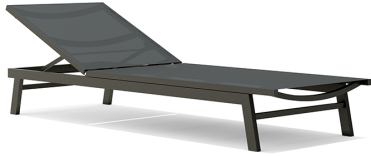

Walters Outdoor | SKU 49522 | **Lloyd Armless Chaise (Non-Stacking)**

PRODUCT INFO

- Product displayed in our suggested finish. Made to order options are available in our wide variety of powder coat and mesh colors.
- Frame designed in a durable powder coated aluminum.
- Mesh sling is engineered to be breathable, quick drying, sturdy, and UV resistant.
- Backrest adjustable to 5 positions, including flat.
- Cushions are optional and sold separately.
- Our furniture covers are highly recommended to protect furniture from natural outdoor elements and to improve longevity. Learn more about [Care and Maintenance](#)

SPECIFICATIONS

Width	27"
Depth	76.3"
Deck Height	13.5"
Materials Specs	Aluminum, Mesh
Outdoor	Yes

AS SHOWN

Metal: Black Sand (M4). Mesh: Black Sling