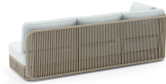

Walters Outdoor | SKU WE-WAIN-2706189 | **Wainscott LF 3-Seat Corner**

PRODUCT INFO

- Product displayed in our suggested finish. Made to order options are available in our wide variety of powder coat and rope colors.
- Frame designed in a durable powder coated aluminum
- Rope is engineered with strong UV, mold and stain resistance
- Cushion set is available in our own premium [Giati Elements fabric](#), in all Sunbrella fabrics or COM. Zippers are corrosion resistant.
- Seat cushion contains our standard outdoor, quick-dry reticulated foam core for efficient drainage and mildew resistance
- Back cushion is an outdoor poly-fiber fill to provide exceptional comfort
- Cushions that follow the frame contour may come non-reversible. Full reversibility may be custom specified. Attachment method will include d-ring or velcro straps
- Throw pillows are available in a variety of shapes and sizes, priced separately
- Our furniture covers are highly recommended to protect furniture from natural outdoor elements and to improve longevity. Learn more about [Care and Maintenance](#)

SPECIFICATIONS

| | |
|----------------------|----------------|
| Width | 90.5" |
| Depth | 33" |
| Height | 28.2" |
| Seat Height | 18" |
| Deck Height | 8", |
| COM | 10 yards |
| Materials Specs | Aluminum, Rope |
| Net Weight (approx.) | 85 lbs |
| Outdoor | Yes |