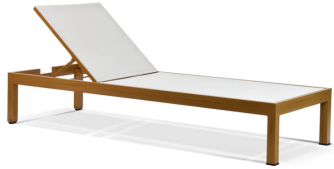

Walters Outdoor | SKU WE-ELIZ-98022 | Elizabeth Chaise II

PRODUCT INFO

- Product displayed in our suggested finish. Made to order options are available in our wide variety of powder coat and mesh colors
- Frame designed in a durable powder coated aluminum
- Rear wheels are provided for maneuverability ease
- Mesh sling is engineered with to be breathable, sturdy and UV resistant
- Cushions are optional and not required
- Cushion set (if preferred) is available in our own premium [Giati Elements fabric](#), in all Sunbrella fabrics or COM. Zippers are corrosion resistant.
- Throw pillows are available in a variety of shapes and sizes, priced separately
- Our furniture covers are highly recommended to protect furniture from natural outdoor elements and to improve longevity. Learn more about [Care and Maintenance](#)

SPECIFICATIONS

Width	30"
Depth	79.5"
Height	14"
Seat Height	14"
COM	6 yards
Materials Specs	Aluminum, Mesh
Outdoor	Yes

AS SHOWN

Metal: Faux Light Teak Matte (MF9). Mesh: White Sling