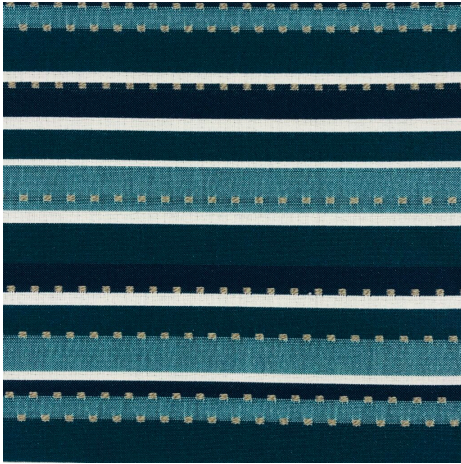

| SKU | Giati Elements Righe

SPECIFICATIONS

Fabric End Use	Indoor, Outdoor, Upholstery
Fabric Status	Active
Fabric Width	55"
Fabric Content	100% Solution Dyed Acrylic
Fabric Repeat	H: 1/2" x V: 7"
Fabric Finish	None
Fabric Fire Code	Cal 117-2013, NFPA 260
Fabric Durability	18,000 Martindale
Fabric Cleaning Code	SW - Bleach Cleanable
Fabric Style	Stripe
Fabric Collection	Heritage
Fabric Grade	A