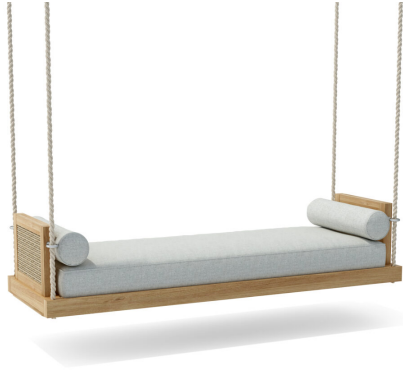

Walters Outdoor | SKU WEC-OPHELIA-OPH97626 | Ophelia Backless Swing Bench

PRODUCT INFO

- Product displayed in our suggested finish. Made to order options are available in our wide variety of outdoor rattan and teak colors
- Frame designed using powder coated aluminum and premium sourced teak from Indonesia. Unfinished Teak will weather naturally and change color over time due to exterior elements. Review our Teak [Care and Maintenance](#) for more information
- Cushion set is available in our own premium [Giati Elements fabric](#), in all Sunbrella fabrics or COM. Zippers are corrosion resistant
- Seat cushion contains our standard outdoor, quick-dry reticulated foam core for efficient drainage and mildew resistance
- Back cushion is an outdoor poly-fiber fill to provide exceptional comfort
- Cushions that follow the frame contour may come non-reversible. Full reversibility may be custom specified. Attachment method will include d-ring or velcro straps
- Throw pillows are available in a variety of shapes and sizes, priced separately
- Our storage covers are highly recommended to protect furniture from natural outdoor elements and to improve longevity. Learn more about [Care and Maintenance](#)

SPECIFICATIONS

Width	72"
Depth	24"
Height	16"
Materials Specs	All-Weather Wicker, Teak
Outdoor	Yes
COM	8 yards

AS SHOWN

Wood: Unfinished Teak (T7)