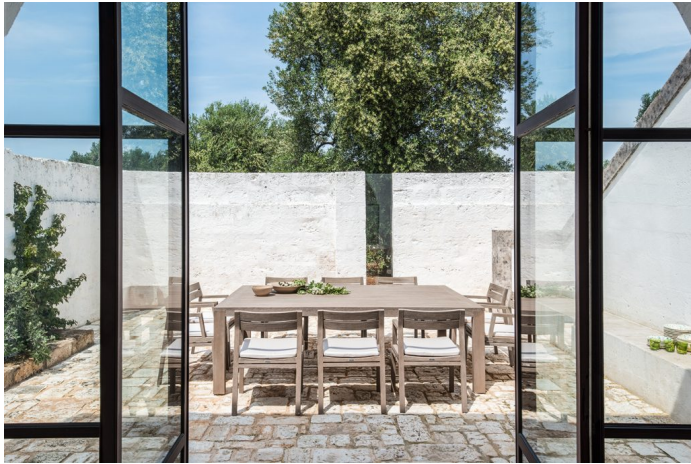

Ethimo | SKU COTPRMIT | Costes Rectangular Dining Table (95in)

**PRODUCT INFO**

- Frame is available in Natural Teak and Pickled Teak.
- Rain Cover is available.

**SPECIFICATIONS**

Width	94.5"
Depth	63"
Height	29.5"
Materials Specs	Teak
Outdoor	Yes