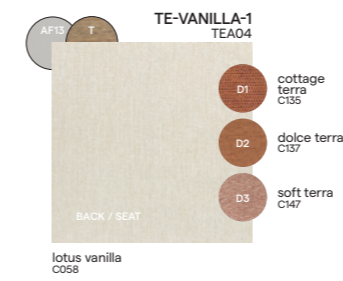

Left corner double end seat / CDLES001

Right corner double end seat / CDRES001

Medium coffee table / 76x70

Frame - finishing

PCA - teak

Suggested colour combinations

Large footstool/loungetable / FL003

Large middle seat / MSL001

Corner / CS002

Left corner double seat / CDLS001

Right corner double seat / CDRS001

Feeling inspired?

Step into our world of outdoor luxury at any moment and discover your ideal Manutti setting online.

manutti.com