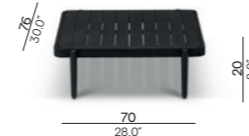

Flex^o

outdoor luxury

Manutti^o

Designed by Metrica

Flex unites a world of contrasts: limber yet strong, this collection features a light, elegant aluminum frame combined with the warmth of a handcrafted wood finish. The collection carefully balances old and new to give the pieces their defining characteristics. The unique shape of the oval legs turns the Flex sofa into a one-of-a-kind piece of furniture destined for long-lasting appreciation.

Collection overview

Fixed

1S / 1S048 - deep seater

2S / 2S100

3S / 3S001 - deep seater

Concepts

Discover endless possibilities on manutti.com

Modular

Left corner double end seat / CDLES001

Right corner double end seat / CDRES001

Medium coffee table / 76x70

Frame - finishing

PCA - teak

Suggested colour combinations

Large footstool/loungetable / FL003

Large middle seat / MSL001