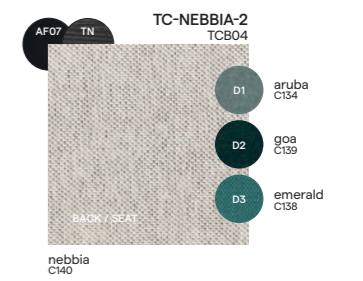

Collection overview

Fixed

1S / 1S048 - deep seater

2S / 2S100

3S / 3S001 - deep seater

Concepts

Discover endless possibilities on manutti.com

Modular

Left corner double end seat / CDLES001

Right corner double end seat / CDRES001

Medium coffee table / 76x70

Frame - finishing

PCA - teak

Suggested colour combinations

Large footstool/loungetable / FL003

Large middle seat / MSL001

Corner / CS002

Left corner double seat / CDLS001

Right corner double seat / CDRS001

Feeling inspired?

Step into our world of outdoor luxury at any moment and discover your ideal Manutti setting online.

manutti.com