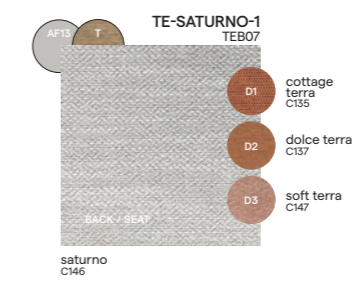

Left corner double end seat / CDLES001

Right corner double end seat / CDRES001

Medium coffee table / 76x70

Frame - finishing

PCA - teak

Suggested colour combinations

Large footstool/loungetable / FL003

Large middle seat / MSL001

Corner / CS002

Left corner double seat / CDLS001

Right corner double seat / CDRS001

Feeling inspired?

Step into our world of outdoor luxury at any moment and discover your ideal Manutti setting online.

manutti.com