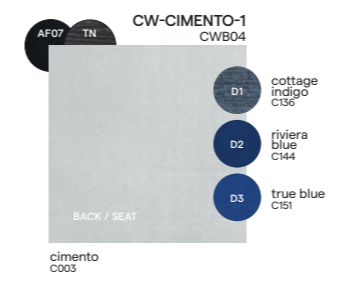

Collection overview

Fixed

1S / 1S048 - deep seater

2S / 2S100

3S / 3S001 - deep seater

Concepts

Discover endless possibilities on manutti.com

Modular

Left corner double end seat / CDLES001

Right corner double end seat / CDRES001

Medium coffee table / 76x70

Frame - finishing

PCA - teak

Suggested colour combinations

Large footstool/loungetable / FL003

Large middle seat / MSL001

Corner / CS002

Left corner double seat / CDLS001

Right corner double seat / CDRS001

Feeling inspired?

Step into our world of outdoor luxury at any moment and discover your ideal Manutti setting online.

manutti.com