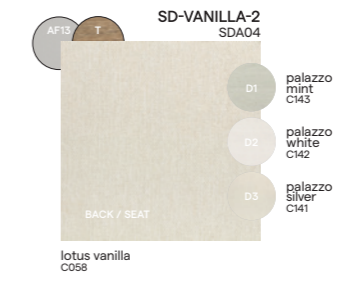

Left corner double end seat / CDLES001

Right corner double end seat / CDRES001

Medium coffee table / 76x70

Frame - finishing

PCA - teak

Suggested colour combinations

Large footstool/loungetable / FL003

Large middle seat / MSL001

Corner / CS002

Left corner double seat / CDLS001

Right corner double seat / CDRS001

Feeling inspired?

Step into our world of outdoor luxury at any moment and discover your ideal Manutti setting online.

manutti.com