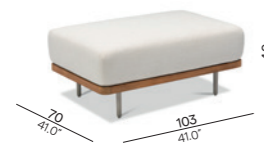

Flex^o

outdoor luxury

Manutti^o

Designed by Metrica

Flex unites a world of contrasts: limber yet strong, this collection features a light, elegant aluminum frame combined with the warmth of a handcrafted wood finish. The collection carefully balances old and new to give the pieces their defining characteristics. The unique shape of the oval legs turns the Flex sofa into a one-of-a-kind piece of furniture destined for long-lasting appreciation.

Left corner double end seat / CDLES001

Right corner double end seat / CDRES001

Medium coffee table / 76x70

Frame - finishing

PCA - teak

Suggested colour combinations

Large footstool/loungetable / FL003

Large middle seat / MSL001

Corner / CS002

Left corner double seat / CDLS001

Right corner double seat / CDRS001

Feeling inspired?

Step into our world of outdoor luxury at any moment and discover your ideal Manutti setting online.

manutti.com