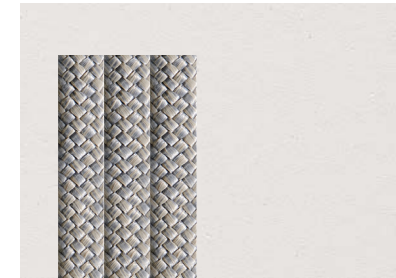

## Standard Options

Select from our designer curated options below

Flat Rope: Silver (FX31)  
Wood: Unfinished Teak (T7)

Flat Rope: Silver (FX31)  
Metal: Matte White (M44)

Flat Rope: Silver (FX31)  
Metal: Black Sand (M4)