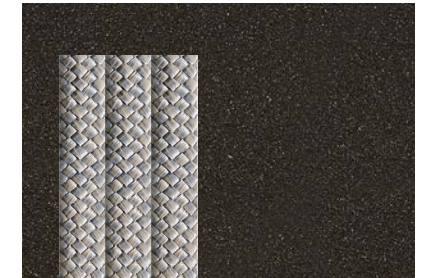

## Standard Options

Select from our designer curated options below

Flat Rope: Silver (FX31)  
Wood: Unfinished Teak (T7)

Flat Rope: Silver (FX31)  
Metal: Matte White (M44)

Flat Rope: Silver (FX31)  
Metal: Black Sand (M4)

## Made To Order

Select from our vast selection of flat ropes

Select from our great selection of metals

Select from our sweet selection of woods

More options available at: [walterswicker.com/materials](https://walterswicker.com/materials)