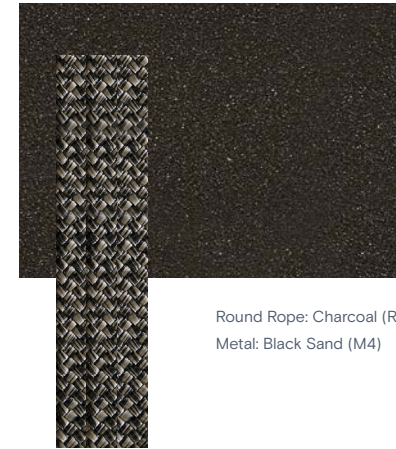

Modular Combo 1
W 163" D 64.5" H 34.5"

Daybed
DIA 70" H 32"

Square Side Table
W 20" D 20" H 18"

Rectangular Coffee Table
W 47" D 30" H 16"

Materials & Finishes

Standard Options

Select from our designer curated options below

Round Rope: Charcoal (RX22)
Metal: Black Sand (M4)

Round Rope: Ivory (RX38)
Metal: Pearl Sand (M41)

Made To Order

Select from our vast selection of round ropes

Select from our vast selection of metals

More options available at: walterswicker.com/materials