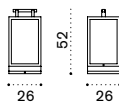

Carré

Rechargeable table lamp

IP44 3000° K
LED n. 4 x 4W
N. batteries: 2 x 12V 2Ah SSL
Max endurance with batteries: 10h
Recharging cycle 8h
ENERGETIC CLASS: A

Item

 CALATRB48T5
 CALATRB43T5

Description

Sepia black + pickled teak
Warmwhite + pickled teak