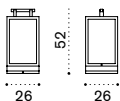

Item

Description

Sepia black + pickled teak
Warmwhite + pickled teak

→ 3,5

Table lamp

IP44 2700° K - 1650 LUMEN
LED 230 Vac 17W
ENERGETIC CLASS: A

Sepia black + pickled teak
Warmwhite + pickled teak

→ 9