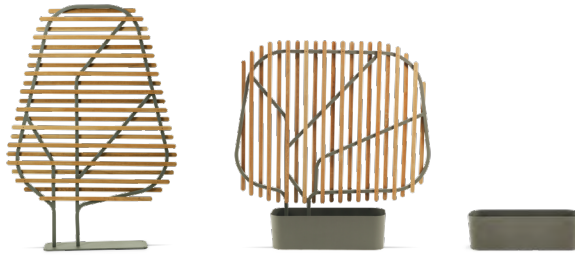

Clostra

Collection composed of: high shield / low shield / planter.

Material

Shield 123x175

Item

● ● CTSCM1D44T1

Description

Metal warmgrey + teak

Shield 145x145

● ● CTSCM2D44T1

Metal warmgrey + teak

Planter

● CTFIB44

Metal warmgrey

13 kg → 13