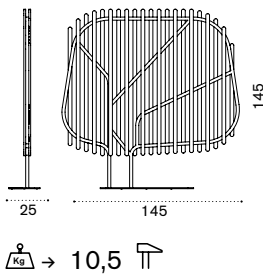

Clostra

Collection composed of: high shield / low shield / planter.

Material

Shield 123x175

Item

● ● CTSCM1D44T1

Description

Metal warmgrey + teak

Shield 145x145

● ● CTSCM2D44T1

Metal warmgrey + teak

Planter

● CTFIB44

Metal warmgrey

13 kg → 13