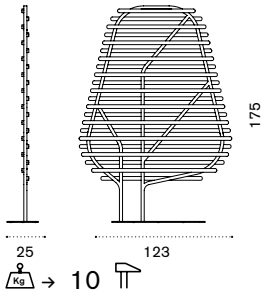

Clostra

Collection composed of: high shield / low shield / planter.

Material

Shield 123x175

Item

● ● CTSCM1D44T1

Description

Metal warmgrey + teak

Shield 145x145

● ● CTSCM2D44T1

Metal warmgrey + teak

Planter

● CTFIB44

Metal warmgrey

13 kg → 13