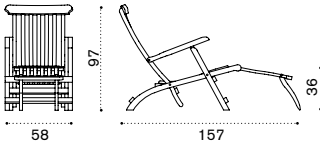

16 kg →

Item

CRSDT5

CRSDT1

CRCUSDA1

Description

Pickled teak

Teak

Mattress, ivory, H 5 D 40 L 170