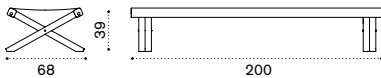

Acrylic Cherry Red

Acrylic Narval Blue

Ethitex Lilac

Ethitex Blue

Sunbed

Item

Description

	ETBRT1A1	Teak + ivory acrylic
	ETBRT1A12	Teak + dove grey acrylic
	ETBRT1A29	Teak + cherry red acrylic
	ETBRT1A27	Teak + narval blue acrylic
	ETBRT1E57	Teak + white ethitex
	ETBRT1E52	Teak + dove grey ethitex
	ETBRT1E51	Teak + lilac ethitex
	ETBRT1E53	Teak + blue ethitex
	ETBRT1E56	Teak + red ethitex
	ETBRT5A1	Pickled teak + ivory acrylic
	ETBRT5A12	Pickled teak + dove grey acrylic
	ETBRT5A29	Pickled teak + cherry red acrylic
	ETBRT5A27	Pickled teak + narval blue acrylic