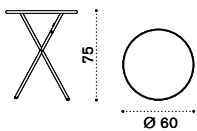

Flower

Rectangular folding table 55x70

Item	Description
FLTPRM1B31	Folding, white
FLTPRM1B40	Folding, mud grey
FLTPRM1B51	Folding, coffee brown
FLTPRM1B48	Folding, sepia black
FLTPRM1B54	Folding, iris blue
FLTPRM1B41	Folding, plumbago blue
FLTPRM1B32	Folding, sage green
FLTPRM1B38	Folding, olive green
FLTPRM1B34	Folding, perwinkle lilac
FLTPRM1B45	Folding, orange
FLTPRM1B47	Folding, poppy red

Round folding table Ø 60

FLTPTM1B31	Folding, white
FLTPTM1B40	Folding, mud grey
FLTPTM1B51	Folding, coffee brown
FLTPTM1B48	Folding, sepia black
FLTPTM1B54	Folding, iris blue
FLTPTM1B41	Folding, plumbago blue
FLTPTM1B32	Folding, sage green
FLTPTM1B38	Folding, olive green
FLTPTM1B34	Folding, perwinkle lilac
FLTPTM1B45	Folding, orange
FLTPTM1B47	Folding, poppy red