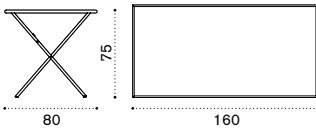

Rectangular folding table 80x160

Item	Description
FLTPRM2B31	Folding, white
FLTPRM2B40	Folding, mud grey
FLTPRM2B51	Folding, coffee brown
FLTPRM2B48	Folding, sepia black
FLTPRM2B54	Folding, iris blue
FLTPRM2B41	Folding, plumbago blue
FLTPRM2B32	Folding, sage green
FLTPRM2B38	Folding, olive green

→ 26 → 6

Square dining table 70x70

FLTPQM1H2B31	Fixed, white
FLTPQM1H2B40	Fixed, mud grey
FLTPQM1H2B51	Fixed, coffee brown