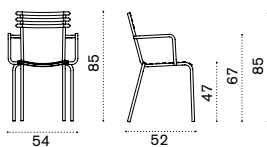

→ 6,5

FLPDB31	Stacking, white
FLPDB40	Stacking, mud grey
FLPDB51	Stacking, coffee brown
FLPDB48	Stacking, sepia black
FLPDB54	Stacking, iris blue
FLPDB55	Stacking, peacock
FLPDB41	Stacking, plumbago blue
FLPDB39	Stacking, bamboo green
FLPDB32	Stacking, sage green
FLPDB38	Stacking, olive green
FLPDB34	Stacking, perwinkle lilac
FLPDB45	Stacking, orange
FLPDB47	Stacking, poppy red
.....	
CUSEPRFLA1	Cushion, ivory
COVER155	Rain cover 76 x 62 h105 (6 armchairs)