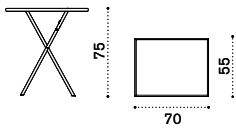

Flower

Rectangular folding table 55x70

Item	Description
FLTPRM1B31	Folding, white
FLTPRM1B40	Folding, mud grey
FLTPRM1B51	Folding, coffee brown
FLTPRM1B48	Folding, sepia black
FLTPRM1B54	Folding, iris blue
FLTPRM1B41	Folding, plumbago blue
FLTPRM1B32	Folding, sage green
FLTPRM1B38	Folding, olive green
FLTPRM1B34	Folding, perwinkle lilac
FLTPRM1B45	Folding, orange
FLTPRM1B47	Folding, poppy red

Round folding table Ø 60

FLTPTM1B31	Folding, white
FLTPTM1B40	Folding, mud grey
FLTPTM1B51	Folding, coffee brown
FLTPTM1B48	Folding, sepia black
FLTPTM1B54	Folding, iris blue
FLTPTM1B41	Folding, plumbago blue
FLTPTM1B32	Folding, sage green
FLTPTM1B38	Folding, olive green
FLTPTM1B34	Folding, perwinkle lilac
FLTPTM1B45	Folding, orange
FLTPTM1B47	Folding, poppy red