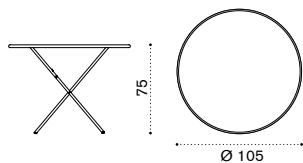

Flower

Collection composed of: folding chair
/ stacking chair / stacking armchair
/ round, square and rectangular dining table
/ high table / barstool.

Square folding table 80x80

Item	Description
FLTPQM2B31	Folding, white
FLTPQM2B40	Folding, mud grey
FLTPQM2B51	Folding, coffee brown
FLTPQM2B48	Folding, sepia black
FLTPQM2B54	Folding, iris blue
FLTPQM2B41	Folding, plumbago blue
FLTPQM2B32	Folding, sage green
FLTPQM2B38	Folding, olive green
FLTPQM2B34	Folding, periwinkle lilac
FLTPQM2B45	Folding, orange
FLTPQM2B47	Folding, poppy red

→ 13 → 4

Round folding table ø 105

FLTPTM2B31	Folding, white
FLTPTM2B40	Folding, mud grey
FLTPTM2B51	Folding, coffee brown
FLTPTM2B48	Folding, sepia black
FLTPTM2B54	Folding, iris blue
FLTPTM2B41	Folding, plumbago blue
FLTPTM2B32	Folding, sage green
FLTPTM2B38	Folding, olive green
FLTPTM2B34	Folding, periwinkle lilac
FLTPTM2B45	Folding, orange
FLTPTM2B47	Folding, poppy red

→ 16,5 → 5