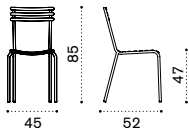

Flower

Collection composed of: folding chair / stacking chair / stacking armchair / round, square and rectangular dining table / high table / barstool.

Dining chair

→ 5,5

Item	Description
FLSEB31	Stacking, white
FLSEB40	Stacking, mud grey
FLSEB51	Stacking, coffee brown
FLSEB48	Stacking, sepia black
FLSEB54	Stacking, iris blue
FLSEB55	Stacking, peacock
FLSEB41	Stacking, plumbago blue
FLSEB39	Stacking, bamboo green
FLSEB32	Stacking, sage green
FLSEB38	Stacking, olive green
FLSEB34	Stacking, perwinkle lilac
FLSEB45	Stacking, orange
FLSEB47	Stacking, poppy red
.....	
CUSEPRFLA1	Cushion, ivory
COVER116	Rain cover 52 x 76 h100 (6 chairs)

Dining armchair