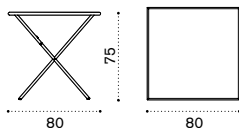

Round folding table Ø 60

 FLTPTM1B31	Folding, white
 FLTPTM1B40	Folding, mud grey
 FLTPTM1B51	Folding, coffee brown
 FLTPTM1B48	Folding, sepia black
 FLTPTM1B54	Folding, iris blue
 FLTPTM1B41	Folding, plumbago blue
 FLTPTM1B32	Folding, sage green
 FLTPTM1B38	Folding, olive green
 FLTPTM1B34	Folding, perwinkle lilac
 FLTPTM1B45	Folding, orange
 FLTPTM1B47	Folding, poppy red

Flower

Collection composed of: folding chair
/ stacking chair / stacking armchair
/ round, square and rectangular dining table
/ high table / barstool.

Square folding table 80x80

Item	Description
 FLTPQM2B31	Folding, white
 FLTPQM2B40	Folding, mud grey
 FLTPQM2B51	Folding, coffee brown
 FLTPQM2B48	Folding, sepia black
 FLTPQM2B54	Folding, iris blue
 FLTPQM2B41	Folding, plumbago blue
 FLTPQM2B32	Folding, sage green
 FLTPQM2B38	Folding, olive green
 FLTPQM2B34	Folding, periwinkle lilac
 FLTPQM2B45	Folding, orange
 FLTPQM2B47	Folding, poppy red