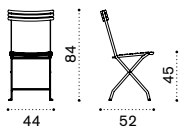

Fabrics

Folding chair

Item	Description
FLSPB31	Folding, white
FLSPB40	Folding, mud grey
FLSPB51	Folding, coffee brown
FLSPB48	Folding, sepia black
FLSPB54	Folding, iris blue
FLSPB55	Folding, peacock
FLSPB41	Folding, plumbago blue
FLSPB39	Folding, bamboo green
FLSPB32	Folding, sage green
FLSPB38	Folding, olive green
FLSPB34	Folding, periwinkle lilac
FLSPB45	Folding, orange
FLSPB47	Folding, poppy red

CUSEPRFLA1	Cushion, ivory