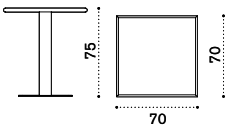

→ 18 → 2-4

High square dining table 70x70

FLTPQM1H1B31	Fixed, white
FLTPQM1H1B40	Fixed, mud grey
FLTPQM1H1B51	Fixed, coffee brown