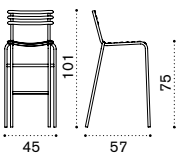

Rectangular folding table 80x160

Item	Description
FLTPRM2B31	Folding, white
FLTPRM2B40	Folding, mud grey
FLTPRM2B51	Folding, coffee brown
FLTPRM2B48	Folding, sepia black
FLTPRM2B54	Folding, iris blue
FLTPRM2B41	Folding, plumbago blue
FLTPRM2B32	Folding, sage green
FLTPRM2B38	Folding, olive green

→ 26 → 6

Square dining table 70x70

FLTPQM1H2B31	Fixed, white
FLTPQM1H2B40	Fixed, mud grey
FLTPQM1H2B51	Fixed, coffee brown

→ 18 → 2-4

High square dining table 70x70

FLTPQM1H1B31	Fixed, white
FLTPQM1H1B40	Fixed, mud grey
FLTPQM1H1B51	Fixed, coffee brown

→ 23 → 2-4

Barstool

FLSGB31	Barstool, white
FLSGB40	Barstool, mud grey
FLSGB51	Barstool, coffee brown
FLSGB47	Barstool, poppy red
.....	
CUSEPRFLA1	Cushion, ivory

→ 7