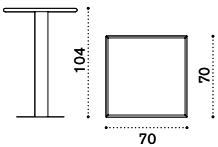

 → 26  → 6

Square dining table 70x70

 FLTPQM1H2B31	Fixed, white
 FLTPQM1H2B40	Fixed, mud grey
 FLTPQM1H2B51	Fixed, coffee brown

 → 18  → 2-4

High square dining table 70x70

 FLTPQM1H1B31	Fixed, white
 FLTPQM1H1B40	Fixed, mud grey
 FLTPQM1H1B51	Fixed, coffee brown