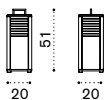

Ginger

Niccolò Grassi
Collection composed of: table lamp
/ xl floor lamp / wall lamp.

Material

Natural Teak + Aluminium

Table lamp

IP44 2700° K - 1650 LUMEN
LED 230 Vac 17W
ENERGETIC CLASS: A

Item

GGLATD52T1

Description

Aluminium + teak

→ 3,5

XL floor lamp

IP44 2700° K - 1650 LUMEN
LED 230 Vac 17W
ENERGETIC CLASS: A

GGLAXD52T1

Aluminium + teak

→ 9

Wall lamp

IP44 2700° K - 1650 LUMEN
LED 230 Vac 17W
ENERGETIC CLASS: A

GGLAWD52T1

Aluminium + teak

→ 3

Ethimo