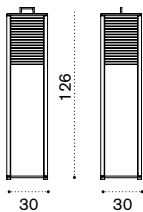

XL floor lamp

IP44 2700° K - 1650 LUMEN
LED 230 Vac 17W
ENERGETIC CLASS: A

GGLAXD52T1

Aluminium + teak

→ 9

Wall lamp

IP44 2700° K - 1650 LUMEN
LED 230 Vac 17W
ENERGETIC CLASS: A

GGLAWD52T1

Aluminium + teak

→ 3

Ethimo