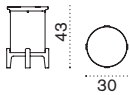

Item

  SKLAM1T1

Description

Teak + frosted plexiglass

 → 5   |  1 box 34X34X49H 5,5 Kg

XL floor lamp

IP44 2700° K - 1650 LUMEN
LED 230 Vac 17W
ENERGETIC CLASS: A

  SKLAM2T1

Teak + frosted plexiglass

 → 5,5   |  1 box 34X34X81H 5,5 Kg

Outdoor Decor