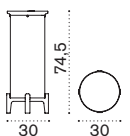

Item

  SKLAM1T1

Description

Teak + frosted plexiglass

 → 5   |  1 box 34X34X49H 5,5 Kg

XL floor lamp

IP44 2700° K - 1650 LUMEN
LED 230 Vac 17W
ENERGETIC CLASS: A

  SKLAM2T1

Teak + frosted plexiglass

 → 5,5   |  1 box 34X34X81H 5,5 Kg

Outdoor Decor