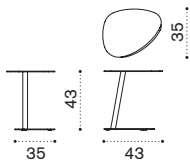

Smart

Collection composed of: side table.

Material

Aluminium
Warmgrey

Aluminium
Warmwhite

Aluminium
Mud Grey

Aluminium
White

Smart side table 43x35

Item

- SMTCRD44
- SMTCRD43
- SMTCRD40
- SMTCRD31

Description

- Aluminium warmgrey
- Aluminium warmwhite
- Alu. mud grey
- Alu. white

→ 3,5 | 1 box 38X50X60H 8,6 Kg → 2 pcs