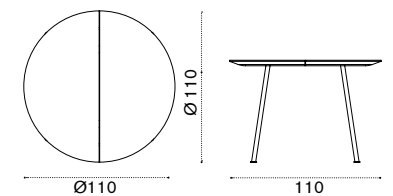

Coffee table 65x65

$\frac{kg}{kg}$ → 9 | $\frac{kg}{kg}$ → 20

Coffee table Ø 110

Dining chair

$\frac{kg}{kg}$ → 6

Square dining table 90x90

$\frac{kg}{kg}$ → 23 | $\frac{kg}{kg}$ → 4

Round dining table Ø 110

$\frac{kg}{kg}$ → 25 | $\frac{kg}{kg}$ → 5

Rectangular dining table 200x100

$\frac{kg}{kg}$ → 45 | $\frac{kg}{kg}$ → 8

Item	Description
●● AGTCQB48T1	Sepia black + teak
● COVER303	Rain cover 67 x 67 h37
●● AGTCTB48T1	Coffee table Ø 110, sepia black + teak
● COVER314	Rain cover Ø 112 h37