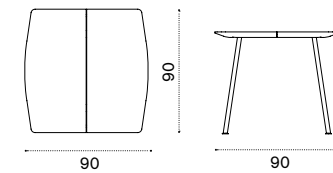

Coffee table 65x65

$\frac{kg}{kg}$ → 9 | $\frac{kg}{kg}$ → 20

Coffee table Ø 110

Dining chair

$\frac{kg}{kg}$ → 6

Square dining table 90x90

$\frac{kg}{kg}$ → 23 | $\frac{kg}{kg}$ → 4

Round dining table Ø 110

$\frac{kg}{kg}$ → 25 | $\frac{kg}{kg}$ → 5

Rectangular dining table 200x100

$\frac{kg}{kg}$ → 45 | $\frac{kg}{kg}$ → 8

Item	Description
●● AGTCQB48T1	Sepia black + teak
● COVER303	Rain cover 67 x 67 h37
●● AGTCTB48T1	Coffee table Ø 110, sepia black + teak
● COVER314	Rain cover Ø 112 h37