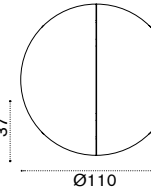

Coffee table Ø 110