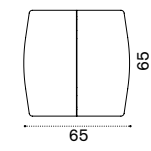

Coffee table 65x65

$\frac{kg}{kg}$ → 9 | $\frac{kg}{kg}$ → 20