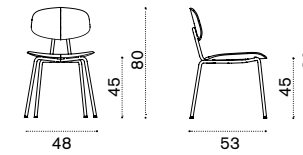

$\frac{kg}{kg}$ → 8

Item	Description
●● AGPLB48T1	Sepia black + teak
● AGCUPLTA30	Cushion, round, velvet blue
● AGCUPLTA34	Cushion, round, velvet artic grey
● AGCUPLTPP35	Cushion, round, geometric terra
● AGCUPLTPP36	Cushion, round, geometric marine
● AGCUPLSA30	Cushion, shaped, velvet blue
● AGCUPLSA34	Cushion, shaped, velvet artic grey
● AGCUPLSPP35	Cushion, shaped, geometric terra
● AGCUPLSPP36	Cushion, shaped, geometric marine
●● AGCUPLSAW28	Cushion, shaped, black stone
● COVER302	Rain cover 72 x 67 h67

Coffee table 65x65

$\frac{kg}{kg}$ → 9 | $\frac{kg}{kg}$ → 20

Coffee table Ø 110

Dining chair

$\frac{kg}{kg}$ → 6

Square dining table 90x90

$\frac{kg}{kg}$ → 23 | $\frac{kg}{kg}$ → 4

Round dining table Ø 110

$\frac{kg}{kg}$ → 25 | $\frac{kg}{kg}$ → 5

Rectangular dining table 200x100

$\frac{kg}{kg}$ → 45 | $\frac{kg}{kg}$ → 8

Item	Description
●● AGTCQB48T1	Sepia black + teak
● COVER303	Rain cover 67 x 67 h37
●● AGTCTB48T1	Coffee table Ø 110, sepia black + teak
● COVER314	Rain cover Ø 112 h37