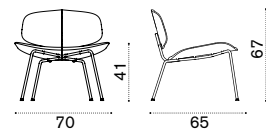

$\frac{kg}{kg}$ → 8

Item	Description
●● AGPLB48T1	Sepia black + teak
● AGCUPLTA30	Cushion, round, velvet blue
● AGCUPLTA34	Cushion, round, velvet artic grey
● AGCUPLTPP35	Cushion, round, geometric terra
● AGCUPLTPP36	Cushion, round, geometric marine
● AGCUPLSA30	Cushion, shaped, velvet blue
● AGCUPLSA34	Cushion, shaped, velvet artic grey
● AGCUPLSPP35	Cushion, shaped, geometric terra
● AGCUPLSPP36	Cushion, shaped, geometric marine
●● AGCUPLSAW28	Cushion, shaped, black stone
● COVER302	Rain cover 72 x 67 h67

Coffee table 65x65

$\frac{kg}{kg}$ → 9 | $\frac{kg}{kg}$ → 20

Coffee table Ø 110

Dining chair

$\frac{kg}{kg}$ → 6

Square dining table 90x90

$\frac{kg}{kg}$ → 23 | $\frac{kg}{kg}$ → 4

Round dining table Ø 110