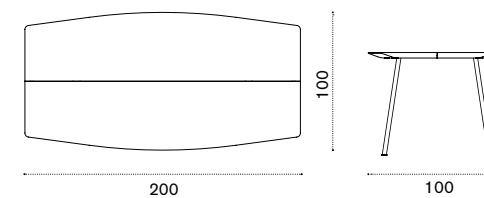

Coffee table 65x65

$\frac{kg}{kg}$ → 9 | $\frac{kg}{kg}$ → 20

Coffee table Ø 110

Dining chair

$\frac{kg}{kg}$ → 6

Square dining table 90x90

$\frac{kg}{kg}$ → 23 | $\frac{kg}{kg}$ → 4

Round dining table Ø 110

$\frac{kg}{kg}$ → 25 | $\frac{kg}{kg}$ → 5

Rectangular dining table 200x100

$\frac{kg}{kg}$ → 45 | $\frac{kg}{kg}$ → 8

Item	Description
●● AGTCQB48T1	Sepia black + teak
● COVER303	Rain cover 67 x 67 h37
●● AGTCTB48T1	Coffee table Ø 110, sepia black + teak
● COVER314	Rain cover Ø 112 h37