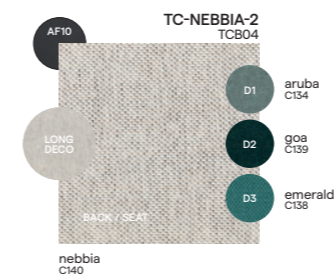

Collection overview

Modular

Base + seat 214 / KO214+SC214

Base + seat 107 / KO107+SC107

Backrest / BR216x55

Backrest / BR109x55

Armrest / AR109X57

Pouf 50 / KOPF50

Concepts

Discover endless possibilities at manutti.com

Materials & colours

Frame - finishing

PCA

Suggested colour combinations

Feeling inspired?

Step into our world of outdoor luxury at any moment and discover your ideal Manutti setting online.