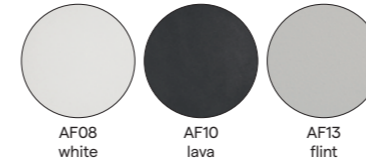

Concepts

Discover endless possibilities at manutti.com

Materials & colours

Frame - finishing

PCA

Suggested colour combinations

Feeling inspired?

Step into our world of outdoor luxury at any moment and discover your ideal Manutti setting online.