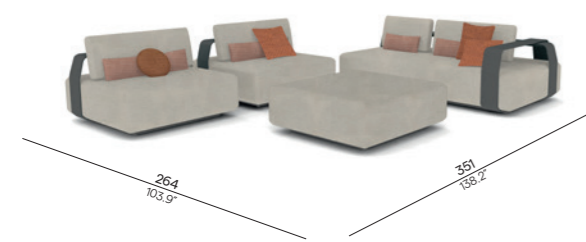

Collection overview

Modular

Concepts

Discover endless possibilities at manutti.com

Materials & colours

Frame - finishing

PCA

Suggested colour combinations