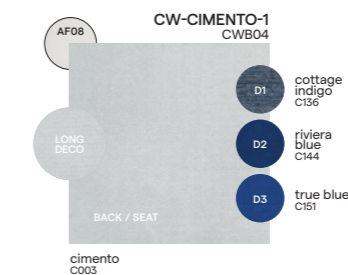

Collection overview

Modular

Base + seat 214 / KO214+SC214

Base + seat 107 / KO107+SC107

Backrest / BR216x55

Backrest / BR109x55

Armrest / AR109X57

Pouf 50 / KOPF50

Concepts

Discover endless possibilities at manutti.com

Materials & colours

Frame - finishing

PCA

Suggested colour combinations

Feeling inspired?

Step into our world of outdoor luxury at any moment and discover your ideal Manutti setting online.