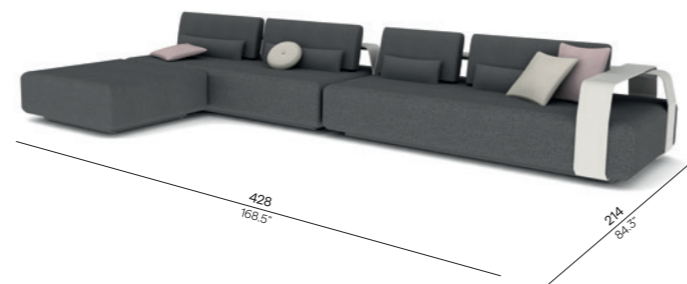

Collection overview

Modular

Concepts

Discover endless possibilities at manutti.com