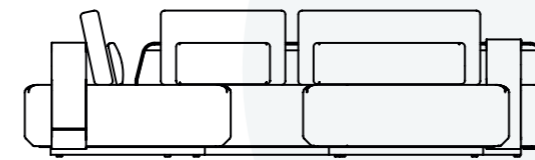

Kumo^o

outdoor luxury

Manutti^o

Designed by Lionel Doyen

Kumo is a light and playful contemporary seating island with pouf. Japanese for cloud, Kumo invites you to create your personalised outdoor cocoon. It comes in different shapes and sizes. The movable armrests and back supports are easily adjusted to create either a comfortable sofa or stylish lounge chair, a luxurious lounge chair or a relaxing footrest.

Collection overview

Modular

Base + seat 214 / KO214+SC214

Base + seat 107 / KO107+SC107

Backrest / BR216x55

Backrest / BR109x55

Armrest / AR109X57

Pouf 50 / KOPF50