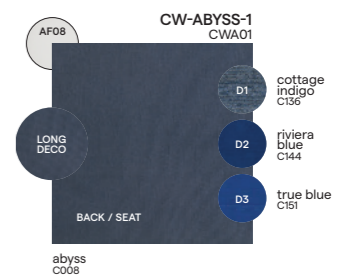

Collection overview

Modular

Base + seat 214 / KO214+SC214

Base + seat 107 / KO107+SC107

Backrest / BR216x55

Backrest / BR109x55

Armrest / AR109X57

Pouf 50 / KOPF50

Concepts

Discover endless possibilities at manutti.com

Materials & colours

Frame - finishing

PCA

Suggested colour combinations

Feeling inspired?

Step into our world of outdoor luxury at any moment and discover your ideal Manutti setting online.