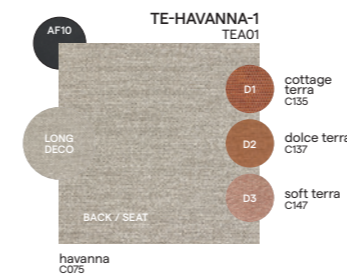

Collection overview

Modular

Base + seat 214 / KO214+SC214

Base + seat 107 / KO107+SC107

Backrest / BR216x55

Backrest / BR109x55

Armrest / AR109X57

Pouf 50 / KOPF50

Concepts

Discover endless possibilities at manutti.com

Materials & colours

Frame - finishing

PCA

Suggested colour combinations

Feeling inspired?

Step into our world of outdoor luxury at any moment and discover your ideal Manutti setting online.