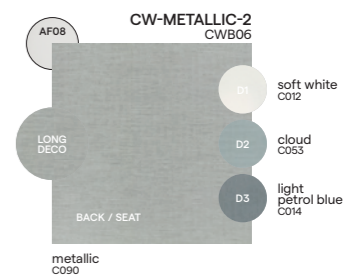

Collection overview

Modular

Base + seat 214 / KO214+SC214

Base + seat 107 / KO107+SC107

Backrest / BR216x55

Backrest / BR109x55

Armrest / AR109X57

Pouf 50 / KOPF50

Concepts

Discover endless possibilities at manutti.com

Materials & colours

Frame - finishing

PCA

Suggested colour combinations

Feeling inspired?

Step into our world of outdoor luxury at any moment and discover your ideal Manutti setting online.