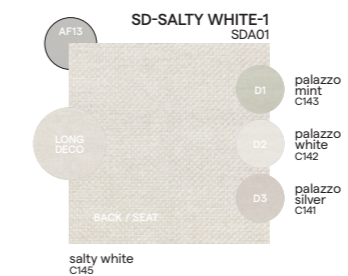

Collection overview

Modular

Base + seat 214 / KO214+SC214

Base + seat 107 / KO107+SC107

Backrest / BR216x55

Backrest / BR109x55

Armrest / AR109X57

Pouf 50 / KOPF50

Concepts

Discover endless possibilities at manutti.com

Materials & colours

Frame - finishing

PCA

Suggested colour combinations

Feeling inspired?

Step into our world of outdoor luxury at any moment and discover your ideal Manutti setting online.