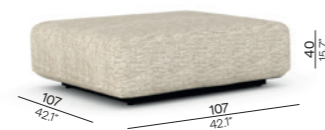

Kumo^o

outdoor luxury

Manutti^o

Designed by Lionel Doyen

Kumo is a light and playful contemporary seating island with pouf. Japanese for cloud, Kumo invites you to create your personalised outdoor cocoon. It comes in different shapes and sizes. The movable armrests and back supports are easily adjusted to create either a comfortable sofa or stylish lounge chair, a luxurious lounge chair or a relaxing footrest.

Collection overview

Modular

Base + seat 214 / KO214+SC214

Base + seat 107 / KO107+SC107

Backrest / BR216x55

Backrest / BR109x55

Armrest / AR109X57

Pouf 50 / KOPF50