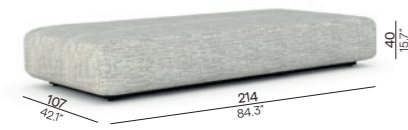

Kumo^o

outdoor luxury

Manutti^o

Designed by Lionel Doyen

Kumo is a light and playful contemporary seating island with pouf. Japanese for cloud, Kumo invites you to create your personalised outdoor cocoon. It comes in different shapes and sizes. The movable armrests and back supports are easily adjusted to create either a comfortable sofa or stylish lounge chair, a luxurious lounge chair or a relaxing footrest.

Collection overview

Modular

Base + seat 214 / KO214+SC214

Base + seat 107 / KO107+SC107

Backrest / BR216x55

Backrest / BR109x55

Armrest / AR109X57

Pouf 50 / KOPF50