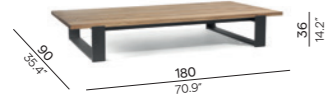

Collection overview

Dining table / 270x107

Dining table / 215x107

Bench / 270x40

Coffee table / 180x90

Coffee table / 150x90

Materials & colours

Frame PWI

Table top teak 30mm

ceramic 6mm

ceramic 12mm

acid etched glass 10mm

Feeling inspired?

Step into our world of outdoor luxury at any moment and discover your ideal Manutti setting online.

manutti.com