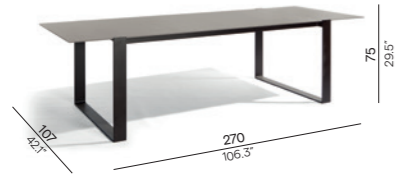

Prato^o

outdoor luxury

Manutti^o

**Designed by
Stephane De Winter**

With its notable elegant profiles, the Prato dining and low table collection showcases timeless beauty. The sleek shapes of Prato pieces fit effortlessly into any outdoor setting. The collection features beautiful traditional dining and coffee tables in many different finishes.

Collection overview

Dining table / 270x107

Dining table / 215x107

Bench / 270x40

Coffee table / 180x90

Coffee table / 150x90

Materials & colours

Frame PWI

Table top teak 30mm

ceramic 6mm

ceramic 12mm

acid etched glass 10mm

Feeling inspired?

Step into our world of outdoor luxury at any moment and discover your ideal Manutti setting online.

manutti.com