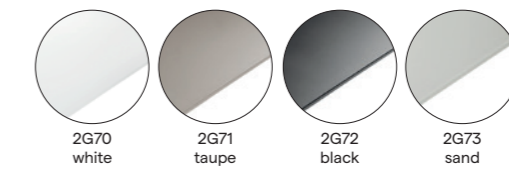

Table top teak 30mm

ceramic 6mm

ceramic 12mm

acid etched glass 10mm

Feeling inspired?

Step into our world of outdoor luxury at any moment and discover your ideal Manutti setting online.

manutti.com