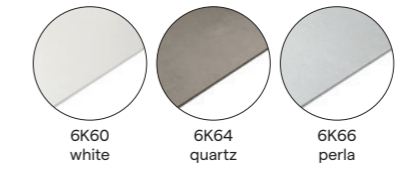

Collection overview

Dining table / 270x107

Dining table / 215x107

Bench / 270x40

Coffee table / 180x90

Coffee table / 150x90

Materials & colours

Frame PWI

Table top teak 30mm

ceramic 6mm

ceramic 12mm

acid etched glass 10mm

Feeling inspired?

Step into our world of outdoor luxury at any moment and discover your ideal Manutti setting online.

manutti.com