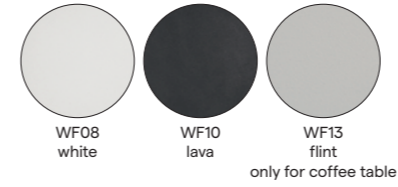

Collection overview

Dining table / 270x107

Dining table / 215x107

Bench / 270x40

Coffee table / 180x90

Coffee table / 150x90

Materials & colours

Frame PWI

Table top teak 30mm

ceramic 6mm

ceramic 12mm

acid etched glass 10mm

Feeling inspired?

Step into our world of outdoor luxury at any moment and discover your ideal Manutti setting online.

manutti.com