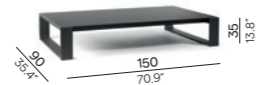

Collection overview

Dining table / 270x107

Dining table / 215x107

Bench / 270x40

Coffee table / 180x90

Coffee table / 150x90

Materials & colours

Frame PWI

Table top teak 30mm

ceramic 6mm

ceramic 12mm

acid etched glass 10mm

Feeling inspired?

Step into our world of outdoor luxury at any moment and discover your ideal Manutti setting online.

manutti.com