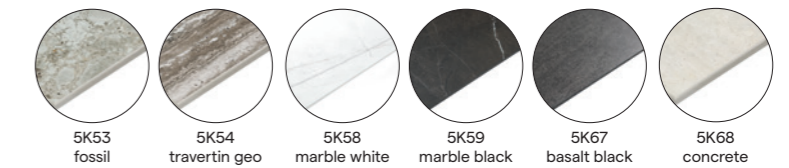

Collection overview

Dining table / 270x107

Dining table / 215x107

Bench / 270x40

Coffee table / 180x90

Coffee table / 150x90

Materials & colours

Frame PWI

Table top teak 30mm

ceramic 6mm

ceramic 12mm

acid etched glass 10mm

Feeling inspired?

Step into our world of outdoor luxury at any moment and discover your ideal Manutti setting online.

manutti.com