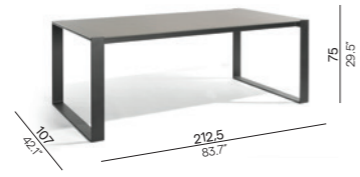

Collection overview

Dining table / 270x107

Dining table / 215x107

Bench / 270x40

Coffee table / 180x90

Coffee table / 150x90

Materials & colours

Frame PWI

Table top teak 30mm

ceramic 6mm

ceramic 12mm

acid etched glass 10mm

Feeling inspired?

Step into our world of outdoor luxury at any moment and discover your ideal Manutti setting online.

manutti.com