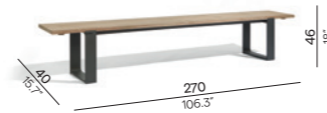

Collection overview

Dining table / 270x107

Dining table / 215x107

Bench / 270x40

Coffee table / 180x90

Coffee table / 150x90

Materials & colours

Frame PWI

Table top teak 30mm

ceramic 6mm

ceramic 12mm

acid etched glass 10mm

Feeling inspired?

Step into our world of outdoor luxury at any moment and discover your ideal Manutti setting online.

manutti.com