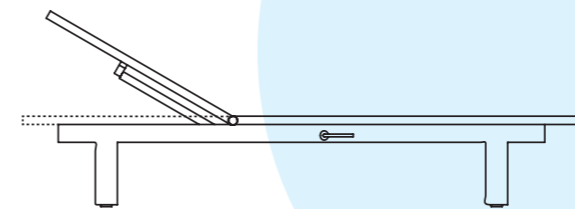

Siena[•]

outdoor luxury

Manutti[•]

Designed by Stephane De Winter

A stylish fusion of delightful architectural lines and the warm charm of resilient wood, that's how the Siena collection can best be described. The solid teak wooden frames of the collection's cushion box, chairs, tables and towel rack brave any weather conditions, hot or cold, wet or dry. For a lounge experience beyond your wildest dreams, Siena is guaranteed to please. In the cooling shade or under a radiant sun, lie back and surrender to its sweet embrace.