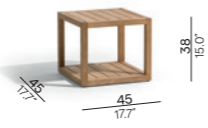

Collection overview

Lounger - teak / TKL001

Lounger - textile / TKL002

Chair - teak / TKCH02

Chair - textile / TKCH03

Towel rack - teak / TKTR01

Sidetable - teak / TKCT01

Cushion box large - teak / TKCB01