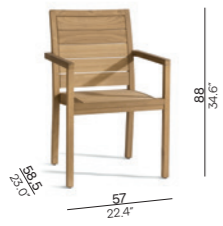

Siena[•]

outdoor luxury

Manutti[•]

Designed by Stephane De Winter

A stylish fusion of delightful architectural lines and the warm charm of resilient wood, that's how the Siena collection can best be described. The solid teak wooden frames of the collection's cushion box, chairs, tables and towel rack brave any weather conditions, hot or cold, wet or dry. For a lounge experience beyond your wildest dreams, Siena is guaranteed to please. In the cooling shade or under a radiant sun, lie back and surrender to its sweet embrace.

Collection overview

Lounger - teak / TKL001

Lounger - textile / TKL002

Chair - teak / TKCH02

Chair - textile / TKCH03

Towel rack - teak / TKTR01

Sidetable - teak / TKCT01

Cushion box large - teak / TKCB01