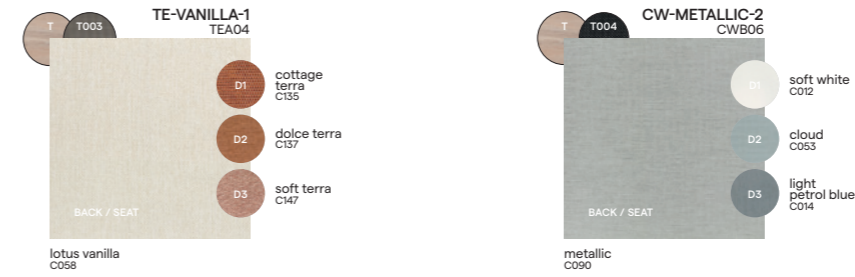

Collection overview

Lounger - teak / TKL001

Lounger - textile / TKL002

Chair - teak / TKCH02

Chair - textile / TKCH03

Towel rack - teak / TKTR01

Sidetable - teak / TKCT01

Cushion box large - teak / TKCB01

Materials & colours

Frame - finishing

Teak - textiles

Suggested colour combinations

Feeling inspired?

Step into our world of outdoor luxury at any moment and discover your ideal Manutti setting online.

manutti.com