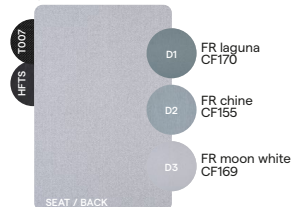

Materials & colours

Frame - finishing

teak - selected fabrics

HFTB C145
teak brushed salty white

HFTB CF165
teak brushed FR toscana

teak - textilene

HFTS T007
teak scuro black

Suggested colour combinations - Limited options

CAT. A

SD-SALTY WHITE-2
SDA07

SEAT / BACK
salty white
C145

CAT. B

TE-TOSCANA-1
TEB12

SEAT / BACK
FR toscana
CF165

CW-MOON WHITE-1
CWB11

SEAT / BACK
FR moon white
CF169

TC-CHINCHILLA GREY-1
TCB06

SEAT / BACK
chinchilla grey
C180

TC-ARUBA-1
TCB07

SEAT / BACK
aruba
C134

Features

knock-down
(backrest)

stackable
lounger

stackable
chair