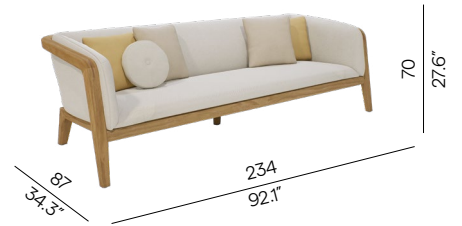

TC-CHINCHILLA GREY-1
TCB06

SEAT / BACK
chinchilla grey
C180

TC-ARUBA-1
TCB07

SEAT / BACK
aruba
C134

Features

knock-down
(backrest)

stackable
lounger

stackable
chair

Options

protective cover

bag for protective
cover
PCO0001676

Collection overview

1-seater

FUR0004856

2-seater

FUR0004857