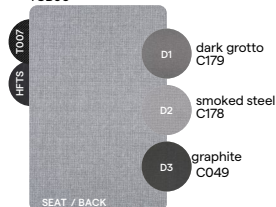

Materials & colours

Frame - finishing

teak - selected fabrics

HFTB C145
teak brushed salty white

HFTB CF165
teak brushed FR toscana

teak - textilene

HFTS T007
teak scuro black

Suggested colour combinations - Limited options

CAT. A

SD-SALTY WHITE-2
SDA07

SEAT / BACK
salty white
C145

CAT. B

TE-TOSCANA-1
TEB12

SEAT / BACK
FR toscana
CF165

CW-MOON WHITE-1
CWB11

SEAT / BACK
FR moon white
CF169

TC-CHINCHILLA GREY-1
TCB06

SEAT / BACK
chinchilla grey
C180

TC-ARUBA-1
TCB07

SEAT / BACK
aruba
C134

Features

knock-down
(backrest)

stackable
lounger

stackable
chair