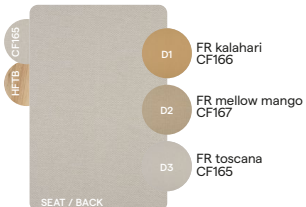

Materials & colours

Frame - finishing

teak - selected fabrics

HFTB C145
teak brushed salty white

HFTB CF165
teak brushed FR toscana

teak - textilene

HFTS T007
teak scuro black

Suggested colour combinations - Limited options

CAT. A

SD-SALTY WHITE-2
SDA07

SEAT / BACK
salty white
C145

CAT. B

TE-TOSCANA-1
TEB12

SEAT / BACK
FR toscana
CF165

CW-MOON WHITE-1
CWB11

SEAT / BACK
FR moon white
CF169

TC-CHINCHILLA GREY-1
TCB06

SEAT / BACK
chinchilla grey
C180

TC-ARUBA-1
TCB07

SEAT / BACK
aruba
C134

Features

knock-down
(backrest)

stackable
lounger

stackable
chair