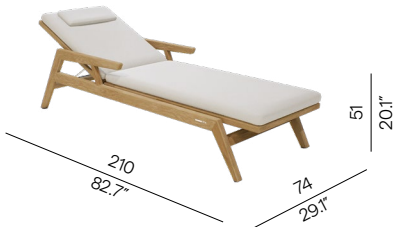

Lounger - Teak With Armrest

FUR0004831