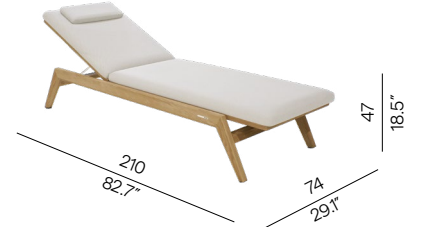

3-seater

FUR0004858

Lounger - Teak With Armrest

FUR0004831

Lounger - Textiles With Armrest

FUR0004832

Lounger - Teak

FUR0004829

Options

protective
cover

Table heights

± 75cm
± 29.5"
D

± 35cm
± 13.8"
S

± 45cm
± 17.7"
B

Collection overview

350×120 - dining table 76h