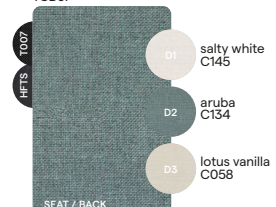

Materials & colours

Frame - finishing

teak - selected fabrics

HFTB C145
teak brushed salty white

HFTB CF165
teak brushed FR toscana

teak - textilene

HFTS T007
teak scuro black

Suggested colour combinations - Limited options

CAT. A

SD-SALTY WHITE-2
SDA07

SEAT / BACK
salty white
C145

CAT. B

TE-TOSCANA-1
TEB12

SEAT / BACK
FR toscana
CF165

CW-MOON WHITE-1
CWB11

SEAT / BACK
FR moon white
CF169

TC-CHINCHILLA GREY-1
TCB06

SEAT / BACK
chinchilla grey
C180

TC-ARUBA-1
TCB07

SEAT / BACK
aruba
C134

Features

knock-down
(backrest)

stackable
lounger

stackable
chair