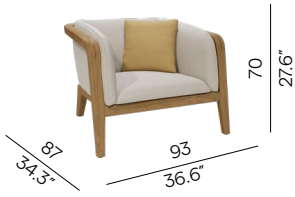

TC-CHINCHILLA GREY-1
TCB06

SEAT / BACK
chinchilla grey
C180

TC-ARUBA-1
TCB07

SEAT / BACK
aruba
C134

Features

knock-down
(backrest)

stackable
lounger

stackable
chair

Options

protective cover

bag for protective
cover
PCO0001676

Collection overview

1-seater

FUR0004856

2-seater

FUR0004857