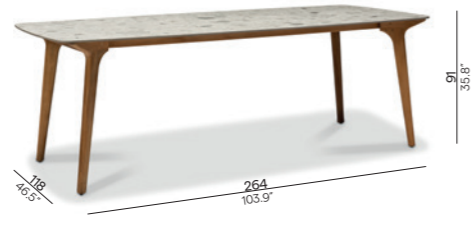

Torsa[•]

outdoor luxury

Manutti[•]

Designed by Stephane De Winter

Torsa is the epitome of sophistication: slender and light. The sculpted wooden base is combined with a tabletop made of faux marble or monochrome ceramic. A relaxing coffee break, a festive banquet or jolly aperitif: Torsa turns any occasion into a moment to remember. Thanks to its understated size, Torsa is apt for small or large spaces and is multi-functional.

Collection overview

dining table / 264x118

dining table / Ø148

dining table / Ø100

dining table / Ø80

high dining table / 264x118

high dining table / Ø148

high dining table / Ø100

high dining table / Ø80

coffee table / Ø148

coffee table / Ø100

Materials & colours

Frame

teak

Table top

ceramic 6mm