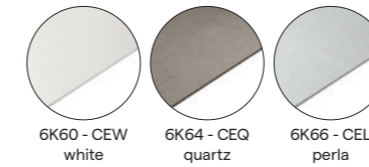

high dining table / Ø80

coffee table / Ø148

coffee table / Ø100

Materials & colours

Frame

teak

Table top

ceramic 6mm