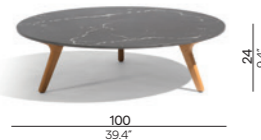

Torsa[•]

outdoor luxury

Manutti[•]

Designed by Stephane De Winter

Torsa is the epitome of sophistication: slender and light. The sculpted wooden base is combined with a tabletop made of faux marble or monochrome ceramic. A relaxing coffee break, a festive banquet or jolly aperitif: Torsa turns any occasion into a moment to remember. Thanks to its understated size, Torsa is apt for small or large spaces and is multi-functional.

Collection overview

dining table / 264x118

dining table / Ø148

dining table / Ø100

dining table / Ø80

high dining table / 264x118

high dining table / Ø148

high dining table / Ø100

high dining table / Ø80

coffee table / Ø148

coffee table / Ø100

Materials & colours

Frame

teak

Table top

ceramic 6mm