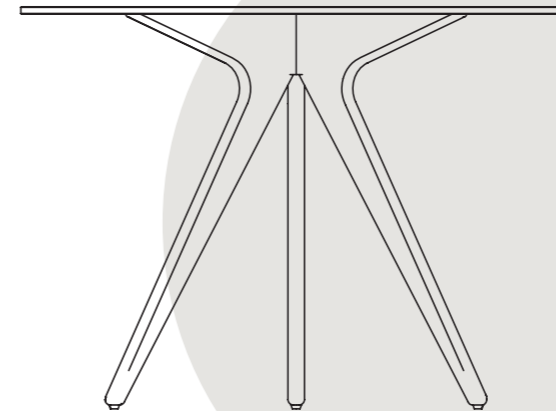

Torsa[•]

outdoor luxury

Manutti[•]

Designed by Stephane De Winter

Torsa is the epitome of sophistication: slender and light. The sculpted wooden base is combined with a tabletop made of faux marble or monochrome ceramic. A relaxing coffee break, a festive banquet or jolly aperitif: Torsa turns any occasion into a moment to remember. Thanks to its understated size, Torsa is apt for small or large spaces and is multi-functional.

Collection overview

dining table / 264x118

dining table / Ø148

dining table / Ø100

dining table / Ø80

high dining table / 264x118

high dining table / Ø148

high dining table / Ø100

high dining table / Ø80

coffee table / Ø148

coffee table / Ø100

Materials & colours

Frame

teak

Table top

ceramic 6mm

ceramic 12mm

Feeling inspired?

Step into our world of outdoor luxury at any moment and discover your ideal Manutti setting online.