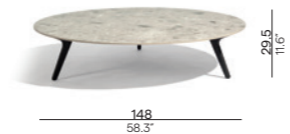

Torsa[•]

outdoor luxury

Manutti[•]

Designed by Stephane De Winter

Torsa is the epitome of sophistication: slender and light. The sculpted wooden base is combined with a tabletop made of faux marble or monochrome ceramic. A relaxing coffee break, a festive banquet or jolly aperitif: Torsa turns any occasion into a moment to remember. Thanks to its understated size, Torsa is apt for small or large spaces and is multi-functional.

Collection overview

dining table / 264x118

dining table / Ø148

dining table / Ø100

dining table / Ø80

high dining table / 264x118

high dining table / Ø148

high dining table / Ø100

high dining table / Ø80

coffee table / Ø148

coffee table / Ø100

Materials & colours

Frame

teak

Table top

ceramic 6mm