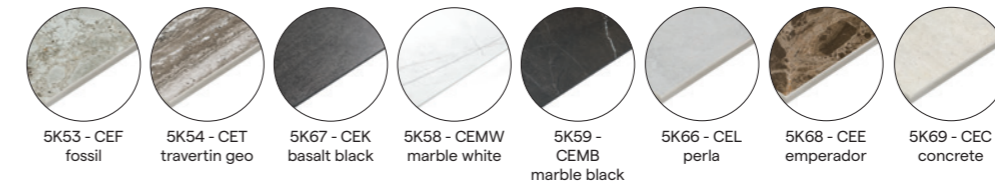

high dining table / Ø80

coffee table / Ø148

coffee table / Ø100

Materials & colours

Frame

teak

Table top

ceramic 6mm

ceramic 12mm

Feeling inspired?

Step into our world of outdoor luxury at any moment and discover your ideal Manutti setting online.