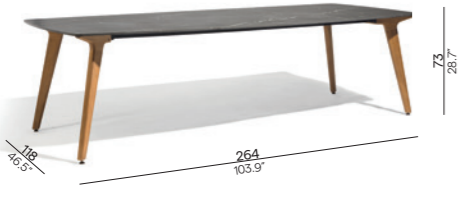

Torsa[•]

outdoor luxury

Manutti[•]

Designed by Stephane De Winter

Torsa is the epitome of sophistication: slender and light. The sculpted wooden base is combined with a tabletop made of faux marble or monochrome ceramic. A relaxing coffee break, a festive banquet or jolly aperitif: Torsa turns any occasion into a moment to remember. Thanks to its understated size, Torsa is apt for small or large spaces and is multi-functional.

Collection overview

dining table / 264x118

dining table / Ø148

dining table / Ø100

dining table / Ø80

high dining table / 264x118

high dining table / Ø148

high dining table / Ø100

high dining table / Ø80

coffee table / Ø148

coffee table / Ø100

Materials & colours

Frame

teak

Table top

ceramic 6mm