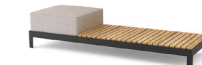

Barstool without Arms
W 19" D 21" H 30.5"

C Side Table
W 14" D 14" H 20.75"

Large Coffee Table
W 52" D 52" H 8.75"

Large Daybed
W 80" D 80" H 30.75"

Left Corner
W 34" D 34" H 30.75"

LF 2-seater with Arm
W 59" D 34" H 30.75"

Cabana
W 76" D 80" H 84"

Coffee Table Corner Infill
W 34" D 25" H 8.75"

Coffee Table Infill
W 26" D 25" H 8.75"

Combo 1 Sectional
W 119" D 68" H 30.75"

LF 3-seater with Arm
W 85" D 34" H 30.75"

LF Chaise
W 34" D 68" H 30.75"

Long 1 Coffee Table/Ottoman Combo
W 78" D 26" H 8.75"

Long 1-1 Coffee Table/Ottoman Combo
W 78" D 26" H 8.75"

Combo 2 Sectional
W 138" D 68" H 30.75"

Combo 3 Sectional
W 119" D 119" H 30.75"

Diagonal Coffee Table/Ottoman Combo
W 52" D 52" H 16.75"