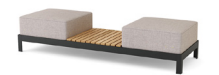

Barstool without Arms
W 19" D 21" H 30.5"

C Side Table
W 14" D 14" H 20.75"

Large Coffee Table
W 52" D 52" H 8.75"

Large Daybed
W 80" D 80" H 30.75"

Left Corner
W 34" D 34" H 30.75"

LF 2-seater with Arm
W 59" D 34" H 30.75"

Cabana
W 76" D 80" H 84"

Coffee Table Corner Infill
W 34" D 25" H 8.75"

Coffee Table Infill
W 26" D 25" H 8.75"

Combo 1 Sectional
W 119" D 68" H 30.75"

LF 3-seater with Arm
W 85" D 34" H 30.75"

LF Chaise
W 34" D 68" H 30.75"

Long 1 Coffee Table/Ottoman Combo
W 78" D 26" H 8.75"

Long 1-1 Coffee Table/Ottoman Combo
W 78" D 26" H 8.75"

Combo 2 Sectional
W 138" D 68" H 30.75"

Combo 3 Sectional
W 119" D 119" H 30.75"

Diagonal Coffee Table/Ottoman Combo
W 52" D 52" H 16.75"