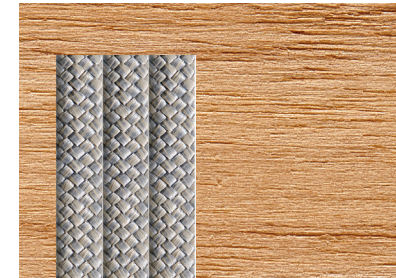

Georgica

Walters

GEORGICA

COLLECTION

With remarkable comfort and elegant styling, the Georgica lounge collection invites you to sink in. Constructed from solid teak wood, subtle curves complement contrasting woven rope panels. Georgica is offered as a sectional sofa allowing a variety of planning configurations.

Ottoman / Coffee Table
W 31" D 31" H 16.5"

RF 2-Seater
W 63.5" D 34.5" H 27"

LF Chaise
W 63.5" D 34.5" H 27"

RF Chaise w/ Ottoman
W 92.5" D 34.5" H 27"

RF Chaise w/ Table
W 92.5" D 34.5" H 27"

RF Corner Unit
W 34.5" D 34.5" H 27"

Materials & Finishes

Standard Options

Select from our designer curated options below

Flat Rope: Silver (FX31)
Wood: Unfinished Teak (T7)

Flat Rope: Silver (FX31)
Metal: Shimmer Grey (M14)

Inquire about the collection