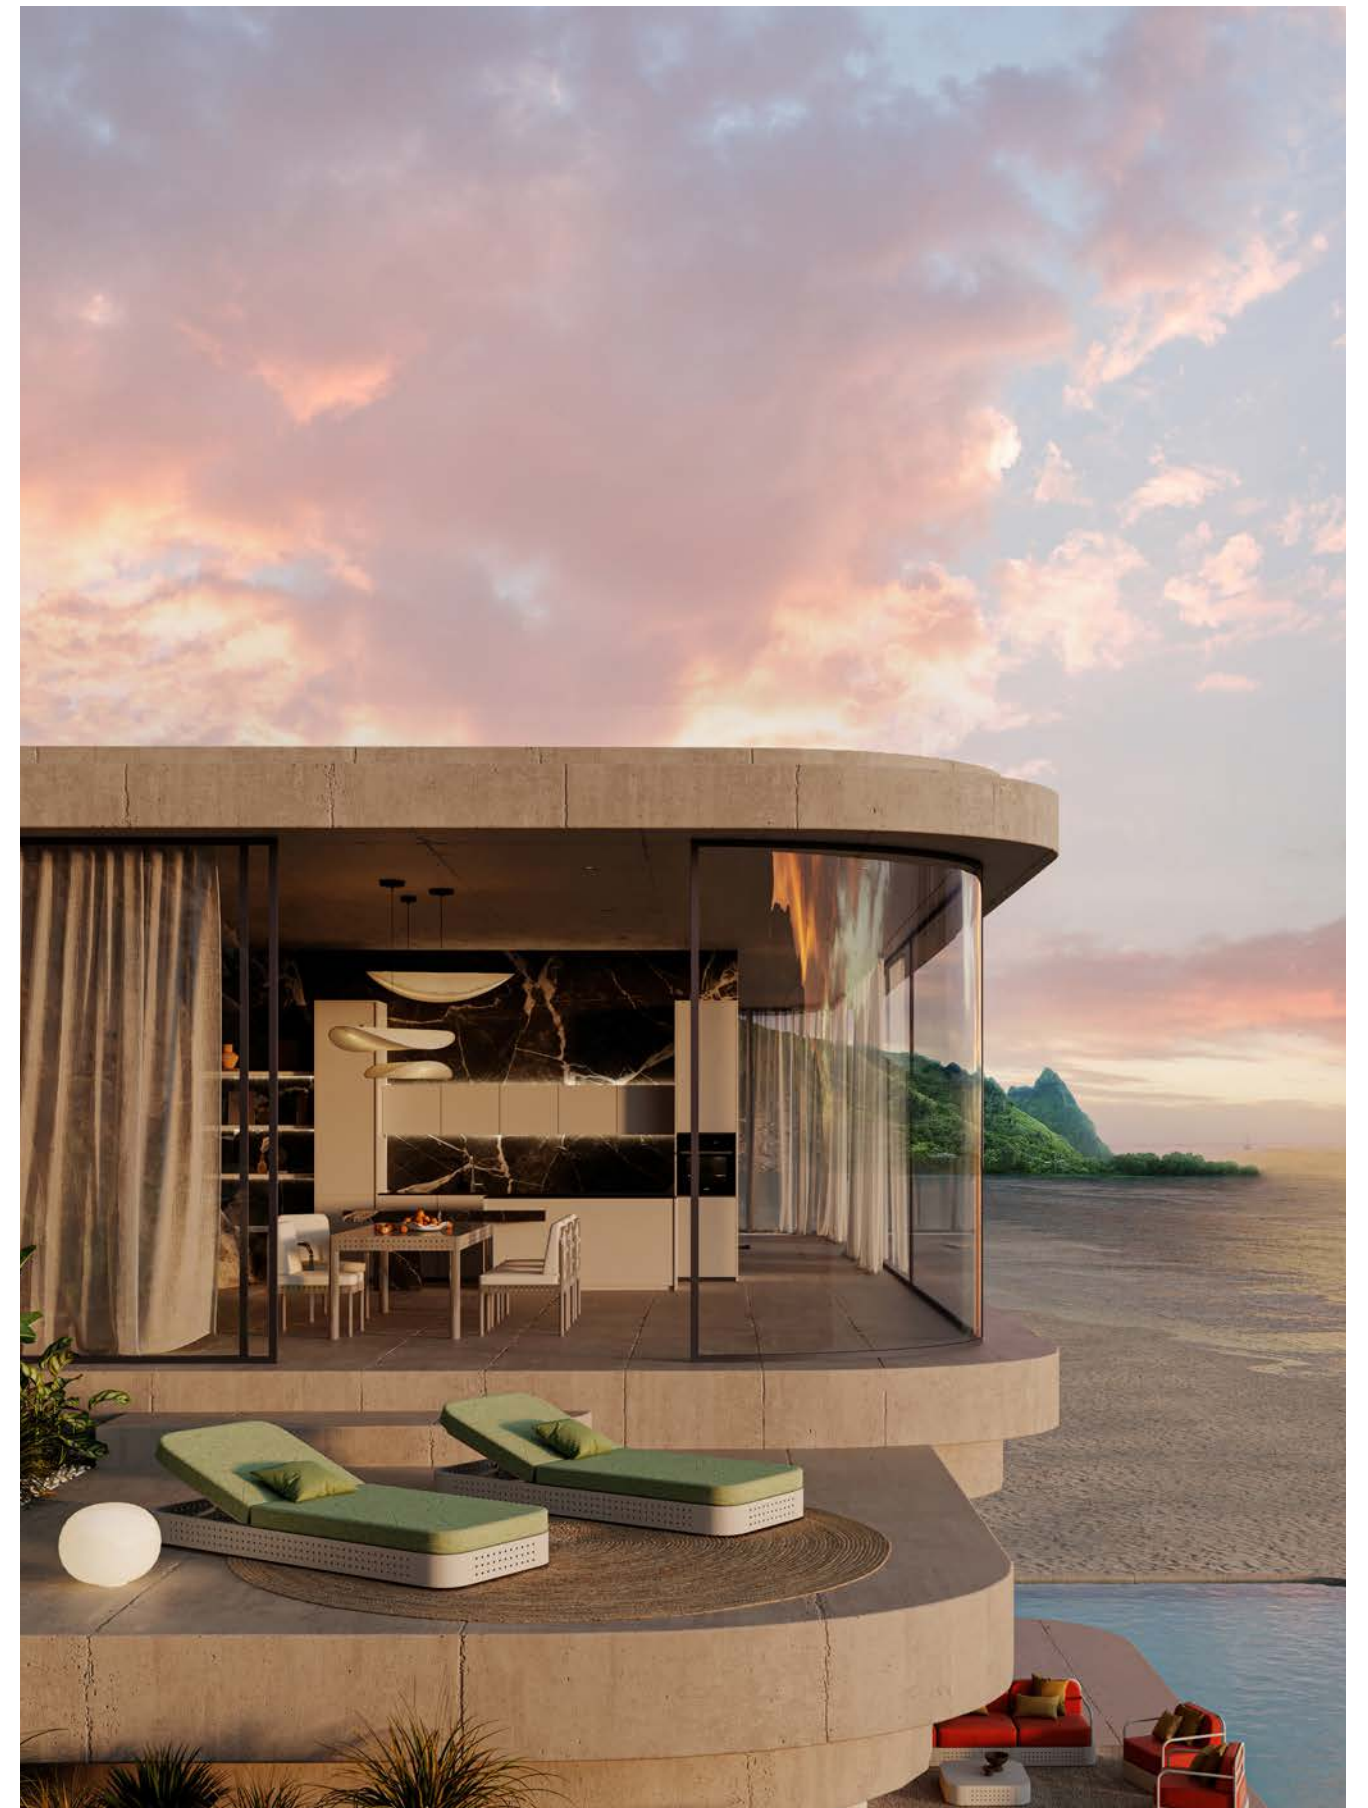

LIFESAVER

Collection

Plein air en vogue. The new Walter's Outdoor Lifesaver Collection by Sasha Bikoff offers high-design furnishings with an industrial edge. Featuring distinctive platform bases with rounded corners and repeated circular cut outs, the collection's striking profiles radiate an undeniably modern appeal. The collection's unique look and avant-garde energy make it the perfect selection for innovators, trendsetters, and those seeking to set their spaces apart from the rest.

Drawing from diverse inspirations, Bikoff's new collection addresses earlier currents of European modernism including influences from the Vienna Secession, Bauhaus, and beyond. However, Lifesaver's refined forms speak to these established references while resisting the constraints of any one prescribed style. Ornamented only by the subtle interplay of positive and negative spaces, structure and volume remain at the forefront, while linear surface designs and repeated geometric patterns create depth and variation.

Designer
Sasha Bikoff