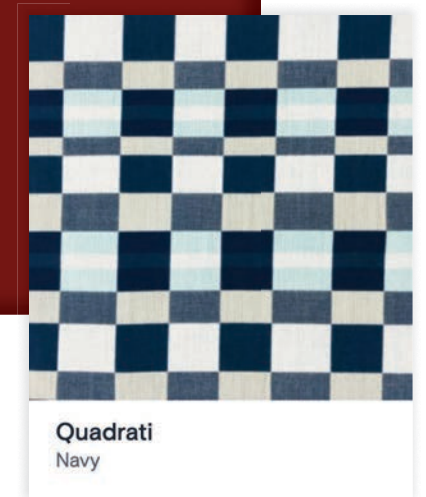

Quadrati
Navy