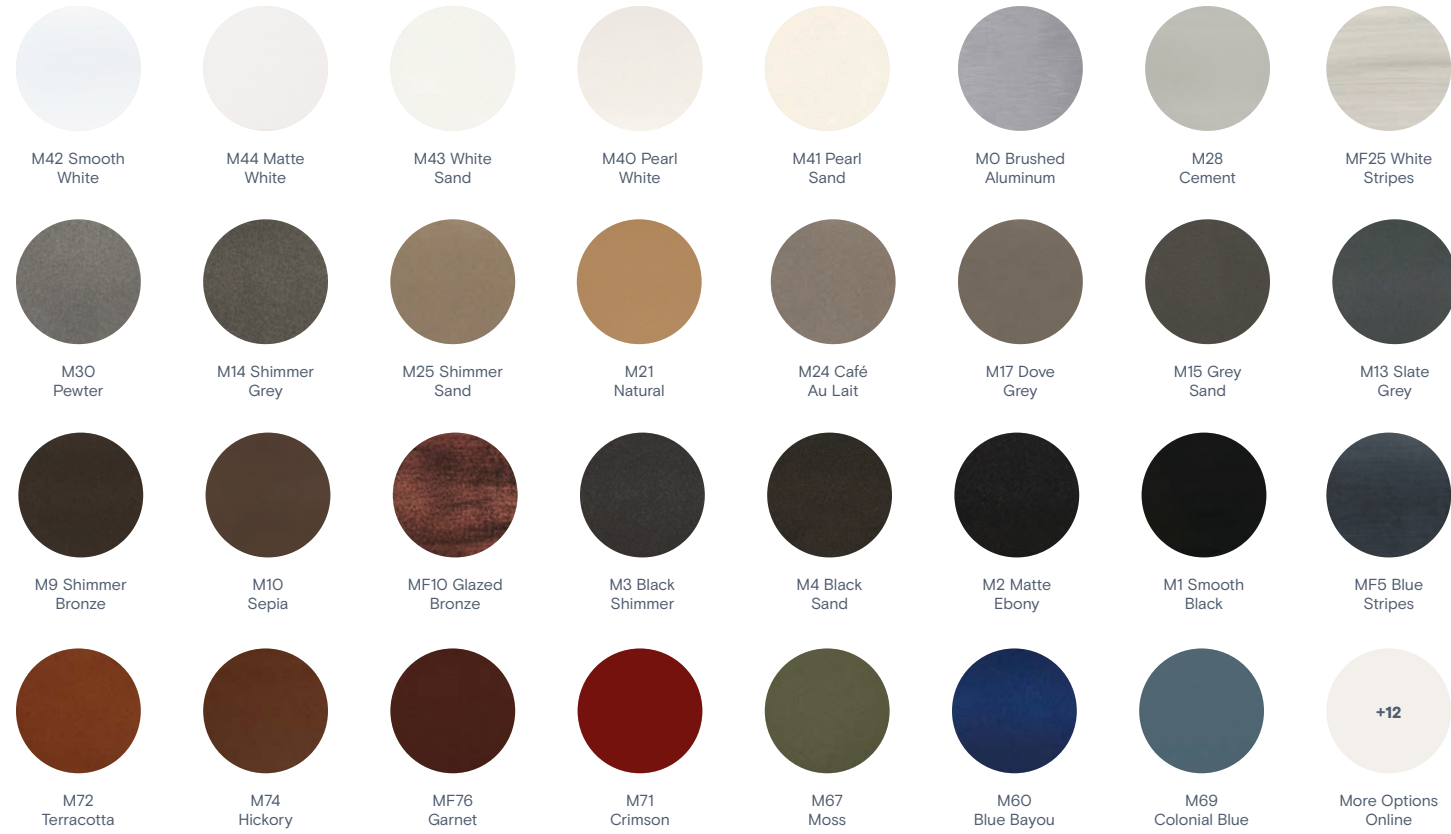

200+ Materials & Finishes
370+ Fabrics

We offer a vast selection of quality textiles, materials and finishes for indoor + outdoor furniture, from teak, stainless steel, powder-coated aluminum, to all-weather resin, marble, concrete, dekton, leather, natural rope, and more.
walterswicker.com/materials | giatielements.com (fabrics)

Metal (Outdoor + Indoor)