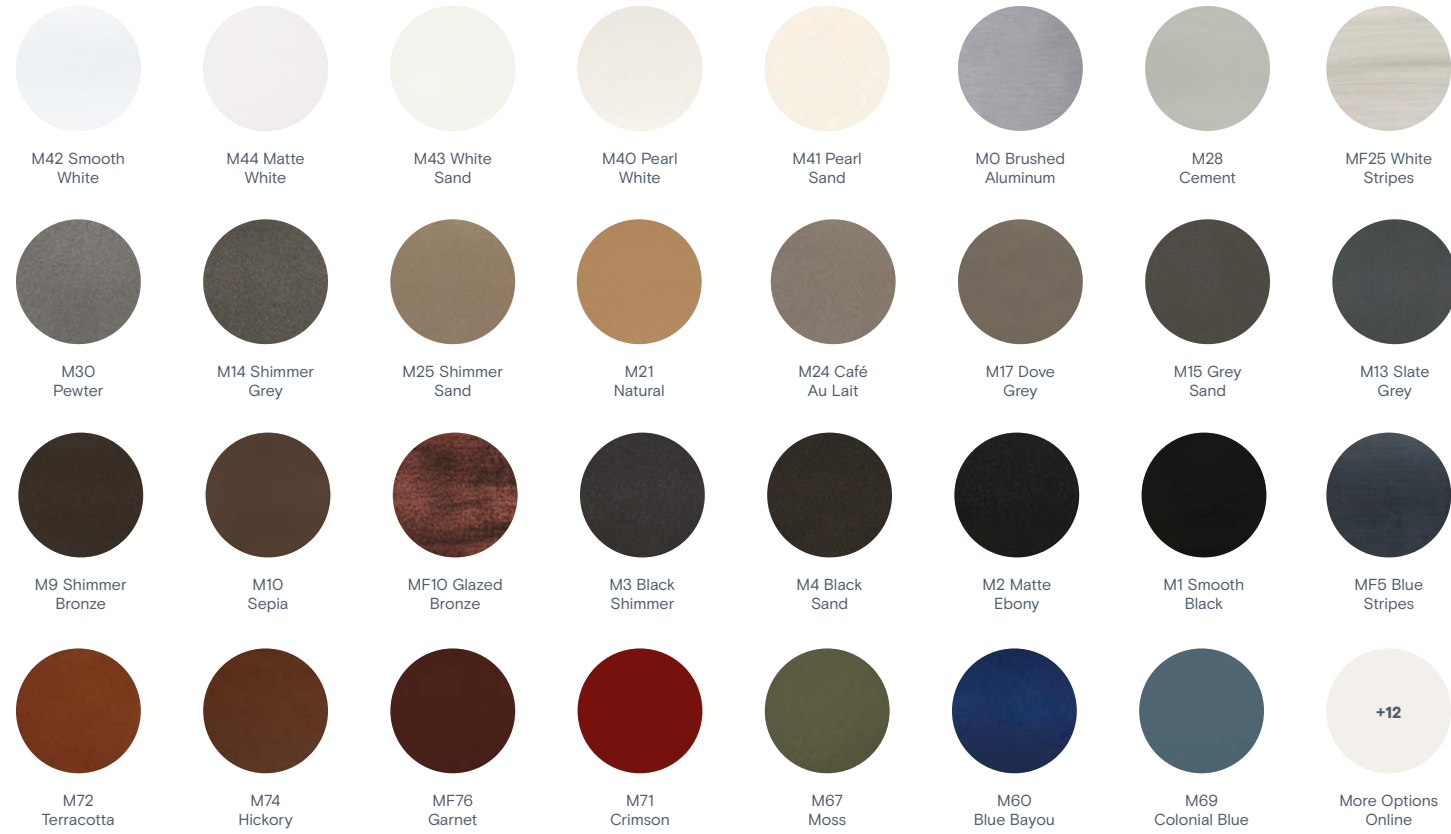

200+ Materials & Finishes

370+ Fabrics

We offer a vast selection of quality textiles, materials and finishes for indoor + outdoor furniture, from teak, stainless steel, powder-coated aluminum, to all-weather resin, marble, concrete, dekton, leather, natural rope, and more.

walterswicker.com/materials | giatielements.com (fabrics)

Metal (Outdoor + Indoor)