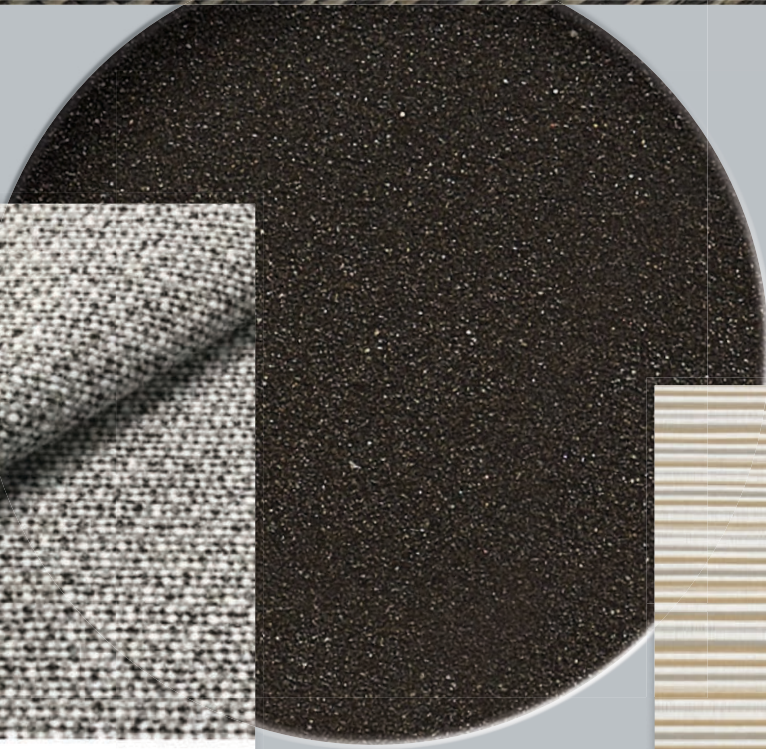

Greenbrier
Sand