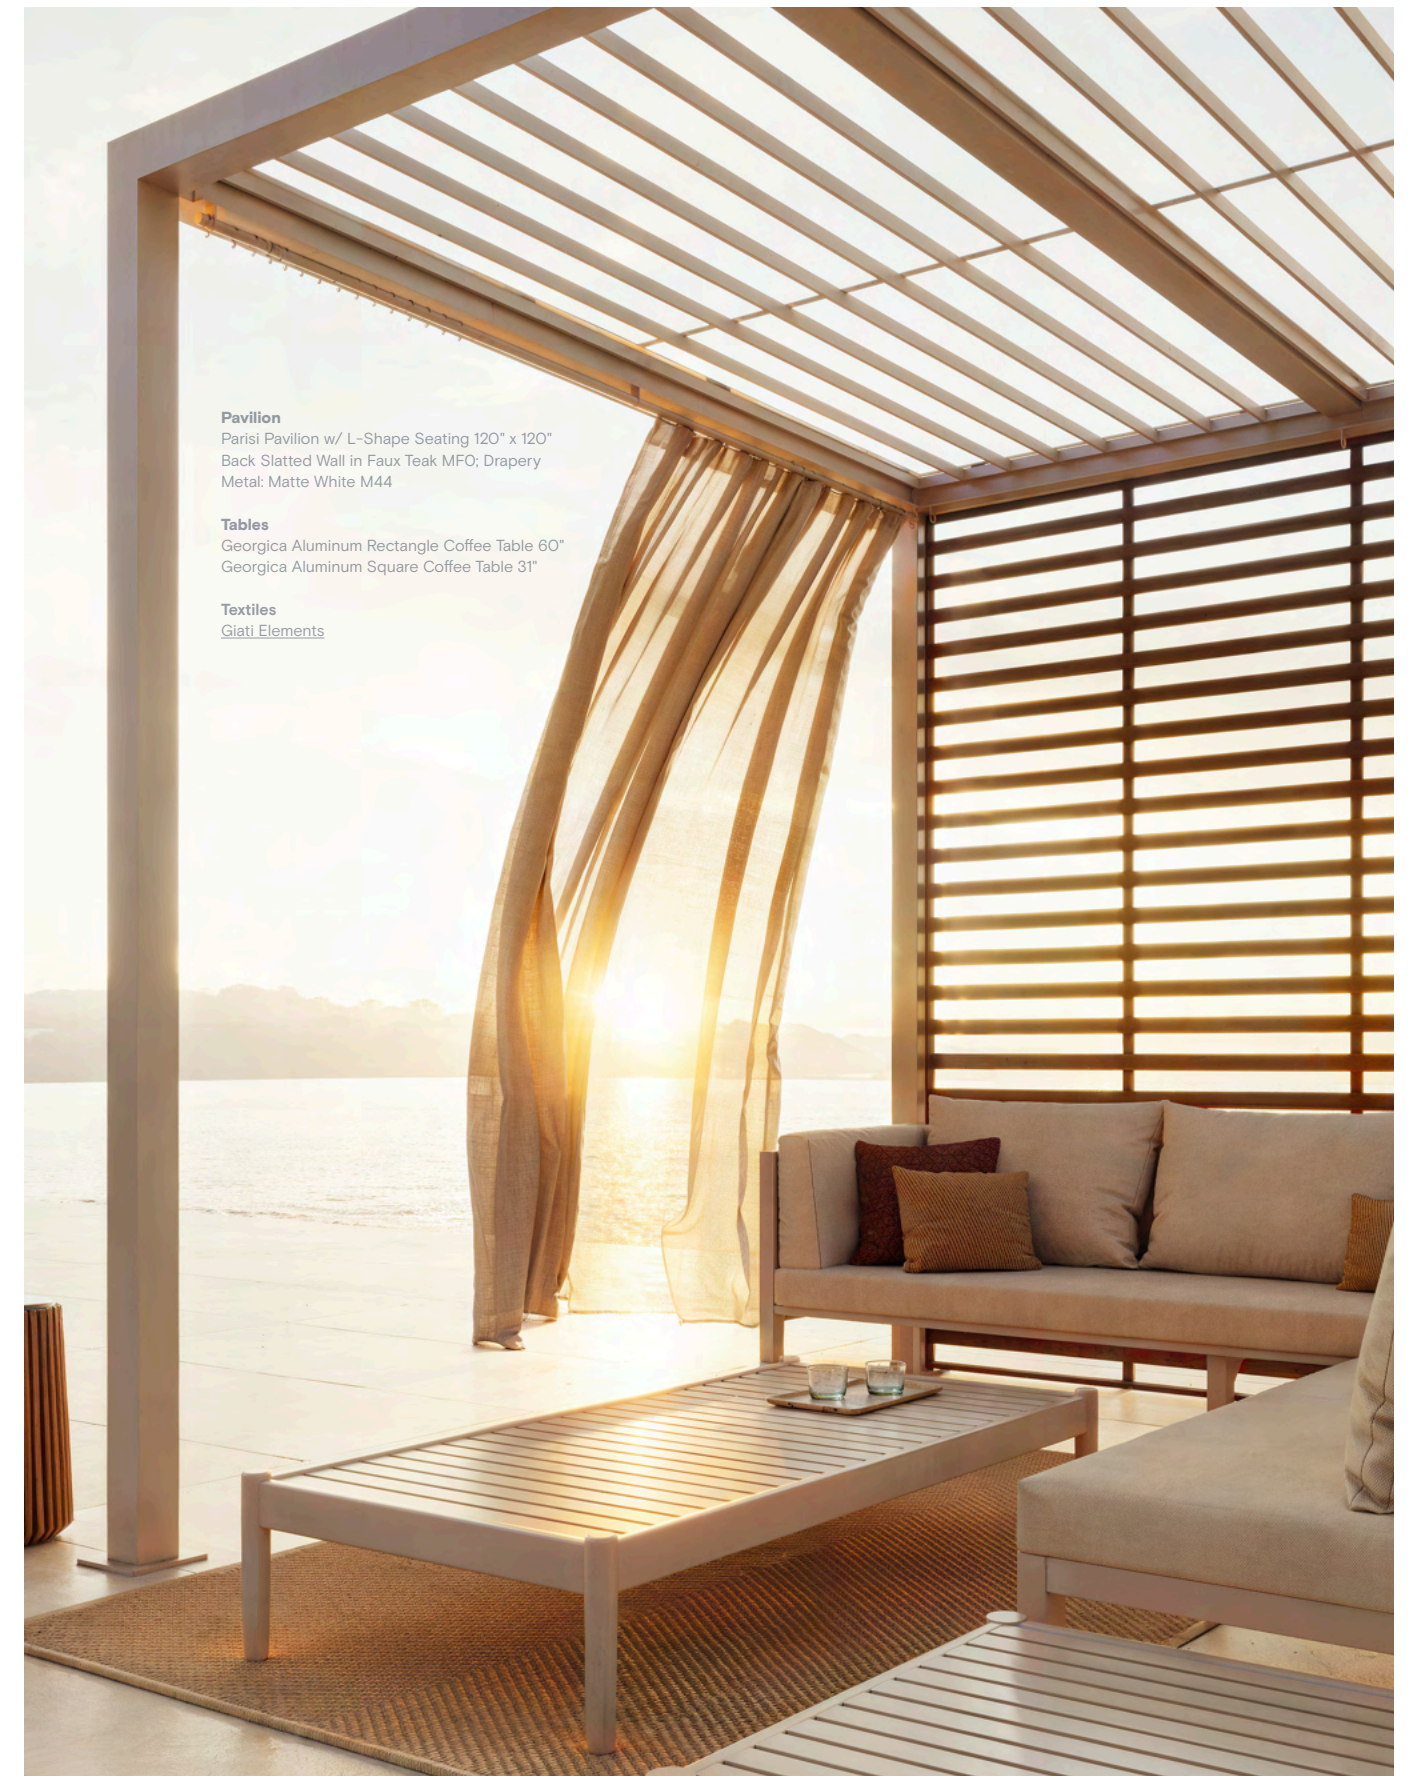

PARISI PAVILIONS

Walters

PARISI PAVILIONS

Experience the ultimate in outdoor leisure with the Parisi Pavilion by Walters. From poolside gatherings to intimate dinners, the modular system offers endless possibilities for socializing, dining, and relaxing in style. With a customizable design featuring sleek lines, premium materials, and various seating and lighting options, the Parisi Pavilion is the perfect addition to elevate your outdoor living experience.

- Two options available for walls; Aluminum Slats and/or Fabric Curtains. This pavilion can be custom configured to have up to 3 slat walls and/or drapery on all 4 sides
- Built in seating or lounge options may be added such as benches, sectional sofas, and chaises. Woven Fiber or Rope panels also available as a custom option
- Parisi requires minimal maintenance and come in a range of over 35 stunning metal hues. Plus, with endless upholstery options, from our exclusive Giati Elements fabrics to personalized COM choices, each piece can be uniquely tailored to suit your personal style
- Pavilion will ship knocked-down. Assembly instructions will be included with delivery
- For ground mounted pavilions, we recommend installation be performed by a licensed contractor. Hardware for ground mounting to be provided by installer based on the appropriate hardware for the flooring where the Pavilion will be installed

Designed with all-weather durability, Parisi effortlessly transforms any outdoor space into a cozy open-air living room.

Pavilion
Parisi Pavilion w/ L-Shape Seating 120" x 120"
Back Slatted Wall in Faux Teak MFO; Drapery
Metal: Matte White M44