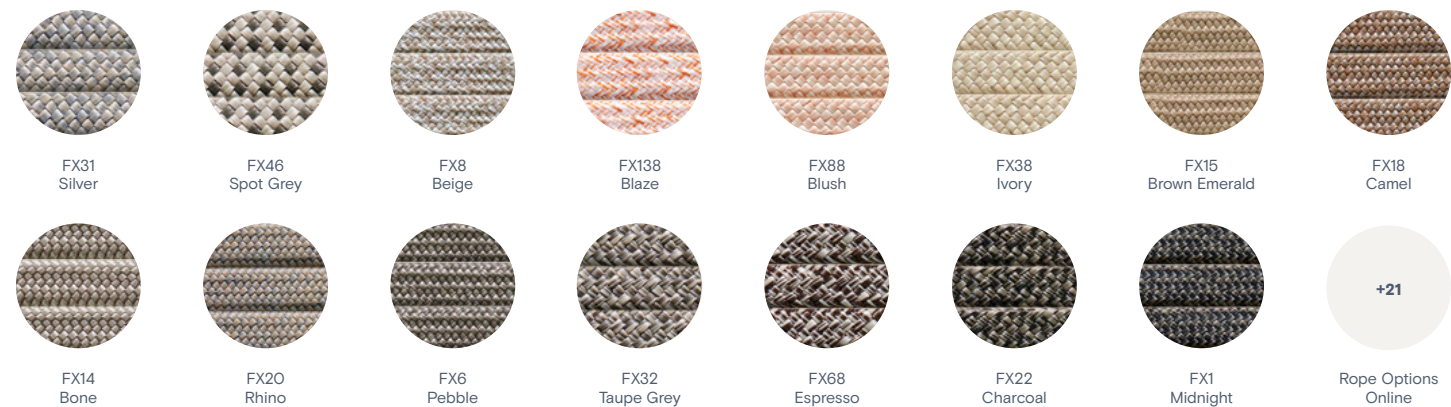

Metal: Matte White (M44)
Metal: Faux Teak (MFO)

Parisi Square Pavilion with L-Shape Seating
Georgia Aluminum Tables

200+ Materials & Finishes
370+ Fabrics

We offer a vast selection of quality textiles, materials and finishes for indoor + outdoor furniture, from teak, stainless steel, powder-coated aluminum, to all-weather resin, marble, concrete, dekton, leather, natural rope, and more.

walterswicker.com/materials | giatielements.com (fabrics)

Metal (Outdoor + Indoor)

Rope (Outdoor + Indoor)

Wicker (Outdoor + Indoor)

Wood (Outdoor + Indoor)

Stone (Outdoor + Indoor)

Walters

walterswicker.com