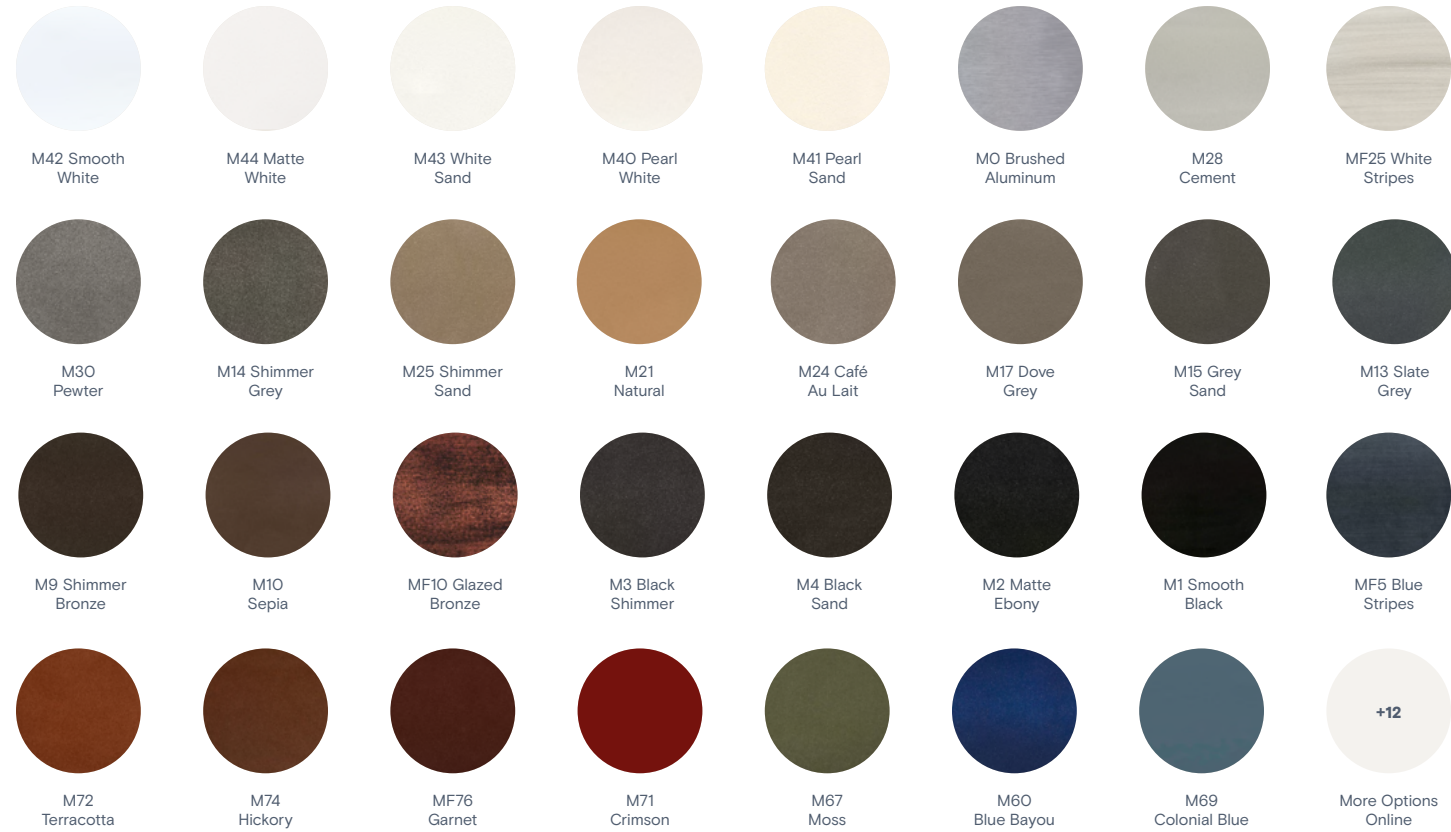

200+ Materials & Finishes
370+ Fabrics

We offer a vast selection of quality textiles, materials and finishes for indoor + outdoor furniture, from teak, stainless steel, powder-coated aluminum, to all-weather resin, marble, concrete, dekton, leather, natural rope, and more.

walterswicker.com/materials | giatielements.com (fabrics)

Metal (Outdoor + Indoor)