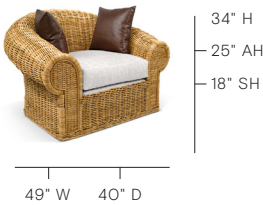

1x Loose, Reversible Seat Cushion
2x 16" Square Throw Pillows
Center Seam with No Welt
Includes Upholstered Seat Deck

COM: 6 yds

Add $100 for Premium Finish
(Chocolate, Tobacco, Nutmeg, Weathered, White Wash)

7761-W

TONDA CHAIR - WINTER COVER