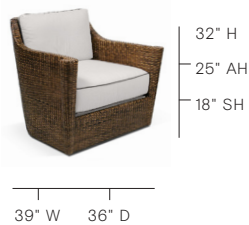

1x Loose, Reversible Boxed Seat Cushion
1x Loose, Reversible Center Seam Back Cushion
Self Welt

Includes Upholstered Seat Deck

COM: 6 yds

Flat Rattan Peel Wicker Weave - Natural Finish

Add $100 for Premium Finish
(Chocolate, Tobacco, Nutmeg, Weathered, White Wash)

312-A

PALISADES OTTOMAN