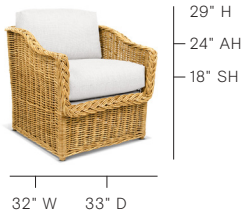

29" H
24" AH
18" SH

1x Loose, Reversible Seat Cushion
1x Loose, Reversible Back Cushion
Center Seam with No Welt

Includes Upholstered Seat Deck

COM: 6 yds

Classic Round Rattan Wicker Weave - Natural Finish

Add $100 for Premium Finish
(Chocolate, Tobacco, Nutmeg, Weathered, White Wash)

150-C

CLASSIC SQUARE BACK LOUNGE CHAIR