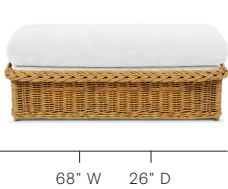

12" H
18" SH

1x Loose, Reversible Cushion
Center Seam with No Welt
Includes Upholstered Seat Deck

COM: 7 yds

Classic Round Rattan Wicker Weave - Natural Finish

Add $125 for Premium Finish
(Chocolate, Tobacco, Nutmeg, Weathered, White Wash)