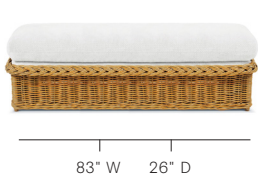

COM: 7 yds

Classic Round Rattan Wicker Weave - Natural Finish

Add \$125 for Premium Finish
(Chocolate, Tobacco, Nutmeg, Weathered, White Wash)

Classic Collection

178-A

CLASSIC DAYBED & SOFA OTTOMAN

INQUIRE FOR PRICE