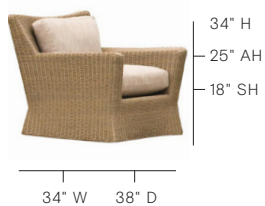

20 Terms

21 Finishes

Belize Collection

650

BELIZE LOUNGE CHAIR

INQUIRE FOR PRICE

1x Loose, Reversible Boxed Seat Cushion
1x Loose, Reversible Boxed Back Cushion
No Welt

Includes Upholstered Seat Deck