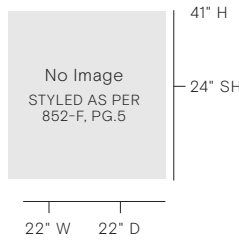

COM: 1.5 yds

853-UPH

CARLYLE BAR STOOL - UPHOLSTERED

Hand-Carved Mahogany Frame with Brass Footrail and Tight Upholstered Seat

Hand-Waxed Honey Finish

COM: 1 yd

854-F

CARLYLE COUNTER STOOL