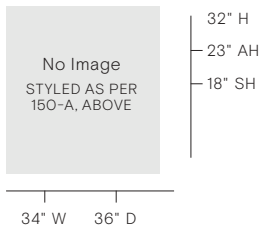

32" H
23" AH
18" SH

1x Loose, Reversible Seat Cushion
1x Loose, Reversible Back Cushion
Center Seam with No Welt

Includes Upholstered Seat Deck

COM: 6 yds

Classic Round Rattan Wicker Weave - Natural Finish

Add $100 for Premium Finish
(Chocolate, Tobacco, Nutmeg, Weathered, White Wash)