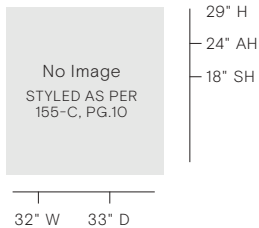

Includes Upholstered Seat Deck

COM: 6 yds

Classic Round Rattan Wicker Weave - Natural Finish

Add \$100 for Premium Finish
(Chocolate, Tobacco, Nutmeg, Weathered, White Wash)

150-C

CLASSIC SQUARE BACK LOUNGE CHAIR