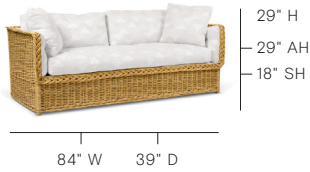

COM: 14 yds

Classic Round Rattan Wicker Weave - Natural Finish

Add \$200 for Premium Finish
(Chocolate, Tobacco, Nutmeg, Weathered, White Wash)

107-C

CLASSIC DAYBED SOFA

29" H
29" AH
18" SH

1x Loose, Reversible Seat Cushion
1x Loose, Reversible Button-Tufted Interior Pad
2x 20" Square Throw Pillows
2x 24" Square Throw Pillows
Center Seam with No Welt
Includes Upholstered Seat Deck

COM: 17 yds

Classic Round Rattan Wicker Weave - Natural Finish

Add \$200 for Premium Finish
(Chocolate, Tobacco, Nutmeg, Weathered, White Wash)

Classic Collection

107-AC

CLASSIC DAYBED SOFA

INQUIRE FOR PRICE