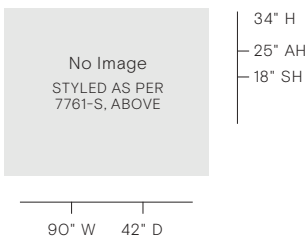

2x Loose, Reversible Seat Cushions
4x 20" Square Throw Pillows
Center Seam with No Welt
Includes Upholstered Seat Deck

COM: 11 yds

Add $200 for Premium Finish
(Chocolate, Tobacco, Nutmeg, Weathered, White Wash)