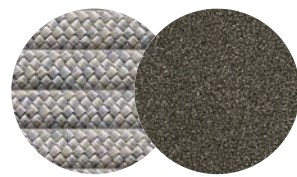

Georgica Sectional Combination 1
906C1

Georgica Chaise Lounger
9067

Georgica Square Coffee Table 31"
9012

Georgica Coffee Table 60"
9012-60

Materials & Finishes - Aluminum

Standard Options

Select from our designer curated options below

Rope Flat: Ivory (FX38)
Aluminum: Matte White (M44)

Rope Flat: Silver (FX31)
Aluminum: Shimmer Grey (M14)

Materials & Finishes - Teak

Standard Options

Select from our designer curated options below

Rope Flat: Silver (FX31)
Wood: Unfinished Teak (T7)