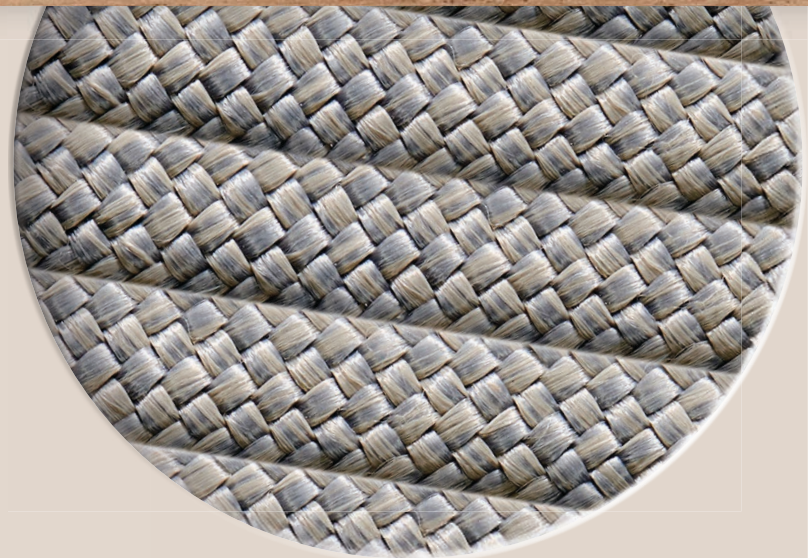

Rope Flat: Silver (FX31) | Wood: Unfinished Teak (T7)
Fabrics: Achilio: Metallic; Sorrento: Taupegrey.

giatielements.com