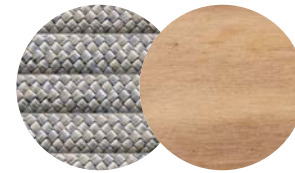

Rope Flat: Ivory (FX38)
Aluminum: Matte White (M44)

Rope Flat: Silver (FX31)
Aluminum: Shimmer Grey (M14)

Materials & Finishes - Teak

Standard Options

Select from our designer curated options below

Rope Flat: Silver (FX31)
Wood: Unfinished Teak (T7)